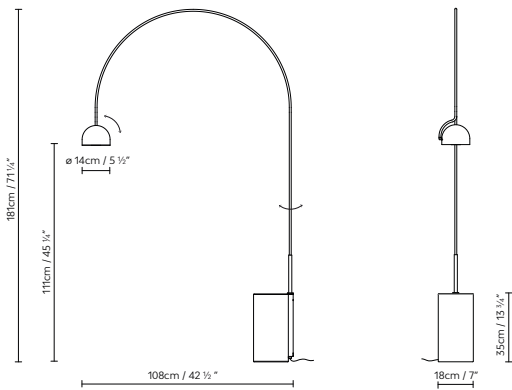

Bowee

by Werner Aisslinger

BOWEE F

- Beige (matte), Clear turquoise (matte) and Metallic English bronze.
- **DIMMER**
- **BOWEE S** p. 14
- **BOWEE W** p. 46

758200	BOWEE F BEIGE								1.034
758201	BOWEE F CLEAR TURQUOISE			LED 9W 1100lm 500mA 2700K					1.034
758202	BOWEE F METALLIC ENGLISH BRONZE			CRI≥90 100-230V	G				1.034
758203	BOWEE F BLACK								1.034
CASAMBI on request / bajo pedido									100,00