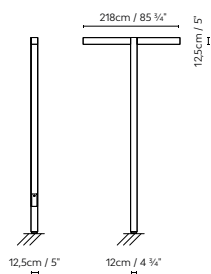

ZENETE 400-2