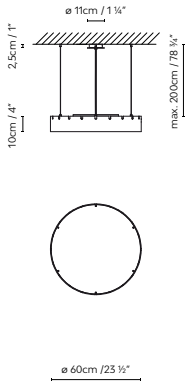

BOWEE SH4

BOWEE SH6

758350	BOWEE SH4 BEIGE								€ 883,00
758351	BOWEE SH4 CLEAR TURQUOISE	LED 4 x 6,4W 2880lm 350mA 2700K				G	33 x 33 x 169 cm	Ø	883,00
758352	BOWEE SH4 METALLIC ENGLISH BRONZE	CRI≥90 100-230V PUSH					VOL 0,184 m³	Ø	883,00
758353	BOWEE SH4 BLACK								883,00
758360	BOWEE SH6 BEIGE								1.161,00
758361	BOWEE SH6 CLEAR TURQUOISE	LED 6 x 6,4W 4320lm 350mA 2700K				G	194 x 51 x 14 cm	Ø	1.161,00
758362	BOWEE SH6 METALLIC ENGLISH BRONZE	CRI≥90 100-230V PUSH					VOL 0,138	Ø	1.161,00
758363	BOWEE SH6 BLACK								1.161,00
CASAMBI on request / bajo pedido									150,00

Castle

by Stone Designs

CASTLE S60

CASTLE S90

CASTLE S120

- White (matte), Black (matte) and Natural Oak.
- **DIMMER**
- **CASTLE C** p. 41

737311	CASTLE S60 WHITE								€ 1.080,18
737312	CASTLE S60 BLACK	LED 17,4W 3416lm 150mA 3000K				C	72,5 x 72 x 22,5 cm	Ø	1.080,18
737313	CASTLE S60 OAK	CRI≥90 230V DIM PUSH/DALI					VOL 0,12 m³	Ø	1.327,94
737331	CASTLE S90 WHITE								1.690,20
737332	CASTLE S90 BLACK	LED 41W 7960lm 350mA 3000K				C	97 x 97 x 19 cm	Ø	1.690,20
737333	CASTLE S90 OAK	CRI≥90 230V DIM PUSH/DALI					VOL 0,179 m³	Ø	1.969,46
737351	CASTLE S120 WHITE								2.373,66
737352	CASTLE S120 BLACK	LED 19,5W 3664lm 225mA + LED 41W 7960lm				C	130 x 130 x 21 cm	Ø	2.373,66
737353	CASTLE S120 OAK	350mA 3000K CRI≥90 230V DIM PUSH/DALI					VOL 0,35 m³	Ø	2.709,20
CASAMBI on request / bajo pedido									150,00