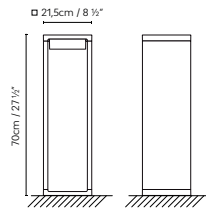

CASAMBI on request / bajo pedido (BLOK OUT W20)

100,00

Frame

by Mario Ruiz

FRAME S

FRAME M

FRAME L

Ⓛ White (satin), Bronze, Grey (forged) and Corten.