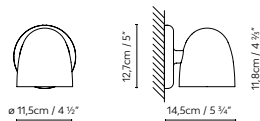

SPEERS OUTDOOR W1

Ⓛ Black (matte) and White (matte).

753122	SPEERS OUTDOOR W1 BLACK								€
753121	SPEERS OUTDOOR W1 WHITE	LED 7W 520lm 2700K CRI≥90 230V	G	2			22 x 22 x 24,5 cm VOL 0,011 m³	⊕	465,00