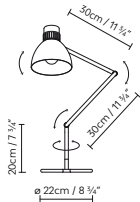

Blux System

BLUX SYSTEM T30

BLUX SYSTEM T40

Black (matte), Red (matte), Beige (matte), Brass (matte) / Black (matte) and Copper (matte) / Black (matte).

BLUX SYSTEM F
p. 30

BLUX SYSTEM C
p. 40

BLUX SYSTEM W
p. 45

							€
736010	BLUX SYSTEM T30 BLACK	LED 10W (E27) / Fluor. max. 11W (E27)	D/G	5,65	25 x 25 x 78 cm VOL 0,048 m³		381,37
736011	BLUX SYSTEM T30 RED					381,37	
736012	BLUX SYSTEM T30 BEIGE					381,37	
736013	BLUX SYSTEM T30 BRASS					409,48	
736014	BLUX SYSTEM T30 COPPER	409,48					
736020	BLUX SYSTEM T40 BLACK	LED 10W (E27) / Fluor. max. 11W (E27)	D/G	5,4	25 x 25 x 78 cm VOL 0,048 m³		361,97
736021	BLUX SYSTEM T40 RED					361,97	
736022	BLUX SYSTEM T40 BEIGE					361,97	
736023	BLUX SYSTEM T40 BRASS					390,08	
736024	BLUX SYSTEM T40 COPPER					390,08