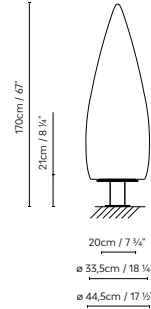

KANPAZAR 150C

659250	KANPAZAR 150A LED	LED 4 x 12W 8304lm 350mA 3000K CRI≥90 230V	D						€ 911,38
659200	KANPAZAR 150A FLUO 2G11	Fluo. 2 x 55W (2G11)	D	15,4	51,5 x 51 x 156 cm				753,45
659210	KANPAZAR 150A FLUO G5	Fluo. 2 x 21W/39W (G5)			VOL 0,41 m³				753,45
659251	KANPAZAR 150B LED	LED 4 x 12W 8304lm 350mA 3000K CRI≥90 230V	D						€ 911,38
659201	KANPAZAR 150B FLUO 2G11	Fluo. 2 x 55W (2G11)	D	15,3	51,5 x 51 x 156 cm				753,45
659211	KANPAZAR 150B FLUO G5	Fluo. 2 x 21W/39W (G5)			VOL 0,41 m³				753,45
659252	KANPAZAR 150C LED	LED 4 x 12W 8304lm 350mA 3000K CRI≥90 230V	D						€ 1.067,52
659202	KANPAZAR 150C FLUO 2G11	Fluo. 2 x 55W (2G11)	D	37	51,5 x 51 x 156				920,75
659212	KANPAZAR 150C FLUO G5	Fluo. 2 x 21W/39W (G5)			+ 35 x 35 x 32 cm				920,75
					VOL 0,444 m³				
659254	KANPAZAR 150D LED	LED 4 x 12W 8304lm 350mA 3000K CRI≥90 230V	D						€ 1.067,52
659204	KANPAZAR 150D FLUO 2G11	Fluo. 2 x 55W (2G11)	D	20	51,5 x 51 x 156				920,75
659214	KANPAZAR 150D FLUO G5	Fluo. 2 x 21W/39W (G5)			+ 48 x 47,5 x 28,5 cm				920,75
					VOL 0,475 m³				
CASAMBI on request / bajo pedido (Kanpazar 150 LED)									150,00

Lap Bench

by David Abad