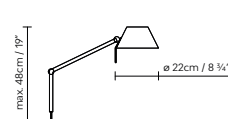

PETITE T12

- Grey (matte), White (matte) and Silver (shiny).

PETITE W p. 48