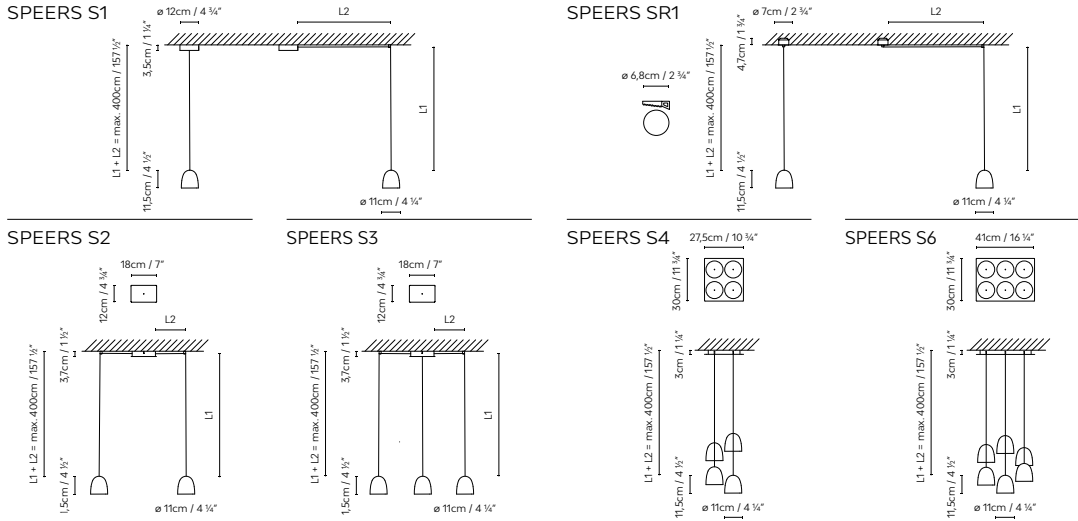

654337	SKIN SC130 LED STEEL	LED 2 x 40,5W 14224lm 450mA 3000K	D	4,2	27 x 141 x 27,5 + 17 x 17 x 175 cm VOL 0,174 m³	Ø	985,53
654338	SKIN SC130 LED BRONZE	CRI≥90 230V					985,53
654347	SKIN SC160 LED STEEL	LED 2 x 51W 17760lm 450mA 3000K	D	4,5	25 x 25 x 170 + 17 x 17 x 175 cm VOL 0,161 m³	Ø	1.220,72
654348	SKIN SC160 LED BRONZE	CRI≥90 230V					1.220,72
CASAMBI on request / bajo pedido (S70/S100/S130/S160)							150,00

Speers

by David Abad

Ⓛ Copper (shiny) / copper (satin), Brass (shiny) / brass (satin), White (matte) / copper (satin), White (matte) / brass (satin), Black (matte) / copper (satin) and Black (matte) / brass (satin).

- Ⓛ DIM DIMMER
- Ⓛ SPEERS F p. 34
- Ⓛ SPEERS W p. 49

								€
729300	SPEERS S1 COPPER-COPPER							416,55
729305	SPEERS S1 BRASS-BRASS							416,55
729302	SPEERS S1 BLACK-COPPER	LED 9W 1100lm 500mA 2700K	G	2	22 x 22 x 25 cm VOL 0,006 m³	Ø	416,55	
729307	SPEERS S1 BLACK-BRASS	CRI≥90 110-230V DIM PHASE-CUT					416,55	
729301	SPEERS S1 WHITE-COPPER						416,55	
729306	SPEERS S1 WHITE-BRASS						416,55	
729310	SPEERS SR1 COPPER-COPPER						358,06	
729315	SPEERS SR1 BRASS-BRASS						358,06	
729312	SPEERS SR1 BLACK-COPPER	LED 9W 1100lm 500mA 2700K	G	1,3	16 x 16 x 23,5 cm VOL 0,006 m³	Ø	358,06	
729317	SPEERS SR1 BLACK-BRASS	CRI≥90 230V					358,06	
729311	SPEERS SR1 WHITE-COPPER						358,06	
729316	SPEERS SR1 WHITE-BRASS						358,06	
729390	SPEERS SINGLE COPPER+						300,39	
729395	SPEERS SINGLE BRASS+						300,39	
729392	SPEERS SINGLE BLACK-COPPER+	LED 9W 1100lm 500mA 2700K	G	1,2	16 x 16 x 16 cm VOL 0 m³	Ø	300,39	
729397	SPEERS SINGLE BLACK-BRASS+	CRI≥90					300,39	
729391	SPEERS SINGLE WHITE-COPPER+						300,39	
729396	SPEERS SINGLE WHITE-BRASS+						300,39	
729362	SPEERS S2/3 CANOPY BLACK+	DIM PUSH/DALI		1,5	44 x 28 x 23 cm VOL 0,028 m³		338,34	
729361	SPEERS S2/3 CANOPY WHITE+						338,34	
729372	SPEERS S4 CANOPY BLACK+	DIM PUSH / 1-10V		7,2	31 x 31 x 32,5 cm VOL 0,031 m³		427,58	
729371	SPEERS S4 CANOPY WHITE+						427,58	
729382	SPEERS S6 CANOPY BLACK+	DIM PUSH / 1-10V		11,2	55 x 55 x 20 cm VOL 0,06 m³		614,87	
729381	SPEERS S6 CANOPY WHITE+						614,87	
729990	SPEERS WIRE HOOK COPPER						15,60	
729995	SPEERS WIRE HOOK BRASS						15,60	
729996	SPEERS WIRE HOOK BLACK						15,60	
729997	SPEERS WIRE HOOK WHITE						15,60