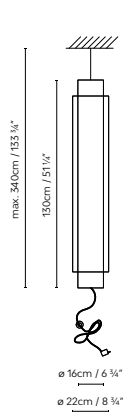

Scout

by Stone Desings

Beige (matte), Red (matte) and Grey (matte). RAL 9003 (matte), RAL 1012 (matte), RAL 7037 (matte), RAL 1034 (matte), RAL 6034 (matte), RAL 5024 (matte), RAL 4004 (matte), RAL 5017 (matte), RAL 5012 (matte), RAL 3015 (matte), RAL 7035 (matte) and RAL 7021 (matte).

See online color configurator

									€
726360	SCOUT S22 LED BEIGE								495,37
726361	SCOUT S22 LED RED	LED 16,6W 1350lm 2700K							495,37
726362	SCOUT S22 LED GREY	CRI≥90 230V DIM PHASE-CUT	F	2,4	22 x 22 x 52 cm				495,37
726363	SCOUT S22 LED+								495,37
726350	SCOUT S22 (E14) BEIGE								399,67
726351	SCOUT S22 (E14) RED	LED 2 x 6W (E14) / Fluo. 2 x max. 5W (E14)	F/G	2	22 x 22 x 52 cm				399,67
726352	SCOUT S22 (E14) GREY								399,67
726353	SCOUT S22 (E14)+								399,67
726310	SCOUT S40 LED BEIGE								698,43
726311	SCOUT S40 LED RED	LED 16,6W 1350lm 2700K							698,43
726312	SCOUT S40 LED GREY	CRI≥90 230V DIM PHASE-CUT	F	6,5	58 x 43 x 43 cm				698,43
726313	SCOUT S40 LED+								698,43
726300	SCOUT S40 (E27) BEIGE								621,43
726301	SCOUT S40 (E27) RED	LED 2 x max. 15W (E27) /Fluo. 2 x max. 23W (E27)	F/G	6,5	58 x 43 x 43 cm				621,43
726302	SCOUT S40 (E27) GREY								621,43
726303	SCOUT S40 (E27)+								621,43
CASAMBI on request / bajo pedido									100,00

Skin

by AIA Salazar-Navarro

SKIN SC130

Steel and Bronze (satin).

									€
654312	SKIN S70 LED STEEL	LED 2 x 20,5W 7080lm 450mA 3000K							804,10
654316	SKIN S70 LED BRONZE	CRI≥90 230V	D	3	19 x 116,5 x 19,5 cm				804,10
654322	SKIN S100 LED STEEL	LED 2 x 30,5W 10650lm 450mA 3000K							867,95
654326	SKIN S100 LED BRONZE	CRI≥90 230V	D	3,5	27,5 x 111,5 x 28,5 + 19 x 116 x 17,5 cm				867,95
654332	SKIN S130 LED STEEL	LED 2 x 40,5W 14224lm 450mA 3000K							985,53
654336	SKIN S130 LED BRONZE	CRI≥90 230V	D	4,2	17 x 175 cm				985,53
654342	SKIN S160 LED STEEL	LED 2 x 51W 17760lm 450mA 3000K							1.220,72
654346	SKIN S160 LED BRONZE	CRI≥90 230V	D	4,5	17 x 175 cm				1.220,72