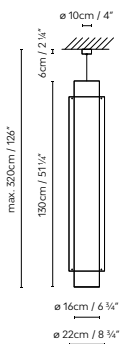

Scout

by Stone Desings

Beige (matte), Red (matte) and Grey (matte). RAL 9003 (matte), RAL 1012 (matte), RAL 7037 (matte), RAL 1034 (matte), RAL 6034 (matte), RAL 5024 (matte), RAL 4004 (matte), RAL 5017 (matte), RAL 5012 (matte), RAL 3015 (matte), RAL 7035 (matte) and RAL 7021 (matte).

See online color configurator

									€
726360	SCOUT S22 LED BEIGE								495,37
726361	SCOUT S22 LED RED	LED 16,6W 1350lm 2700K							495,37
726362	SCOUT S22 LED GREY	CRI≥90 230V DIM PHASE-CUT	F	2,4	22 x 22 x 52 cm				495,37
726363	SCOUT S22 LED+								495,37
726350	SCOUT S22 (E14) BEIGE								399,67
726351	SCOUT S22 (E14) RED	LED 2 x 6W (E14) / Fluo. 2 x max. 5W (E14)	F/G	2	22 x 22 x 52 cm				399,67
726352	SCOUT S22 (E14) GREY								399,67
726353	SCOUT S22 (E14)+								399,67
726310	SCOUT S40 LED BEIGE								698,43
726311	SCOUT S40 LED RED	LED 16,6W 1350lm 2700K							698,43
726312	SCOUT S40 LED GREY	CRI≥90 230V DIM PHASE-CUT	F	6,5	58 x 43 x 43 cm				698,43
726313	SCOUT S40 LED+								698,43
726300	SCOUT S40 (E27) BEIGE								621,43
726301	SCOUT S40 (E27) RED	LED 2 x max. 15W (E27) /Fluo. 2 x max. 23W (E27)	F/G	6,5	58 x 43 x 43 cm				621,43
726302	SCOUT S40 (E27) GREY								621,43
726303	SCOUT S40 (E27)+								621,43
CASAMBI on request / bajo pedido									100,00

Skin

by AIA Salazar-Navarro

SKIN S130

Steel and Bronze (satin).

									€
654312	SKIN S70 LED STEEL	LED 2 x 20,5W 7080lm 450mA 3000K							804,10
654316	SKIN S70 LED BRONZE	CRI≥90 230V	D	3	19 x 116,5 x 19,5 cm				804,10
654322	SKIN S100 LED STEEL	LED 2 x 30,5W 10650lm 450mA 3000K							867,95
654326	SKIN S100 LED BRONZE	CRI≥90 230V	D	3,5	27,5 x 111,5 x 28,5 + 19 x 116 x 17,5 cm				867,95
654332	SKIN S130 LED STEEL	LED 2 x 40,5W 14224lm 450mA 3000K							985,53
654336	SKIN S130 LED BRONZE	CRI≥90 230V	D	4,2	17 x 175 cm				985,53
654342	SKIN S160 LED STEEL	LED 2 x 51W 17760lm 450mA 3000K							1.220,72
654346	SKIN S160 LED BRONZE	CRI≥90 230V	D	4,5	17 x 175 cm				1.220,72