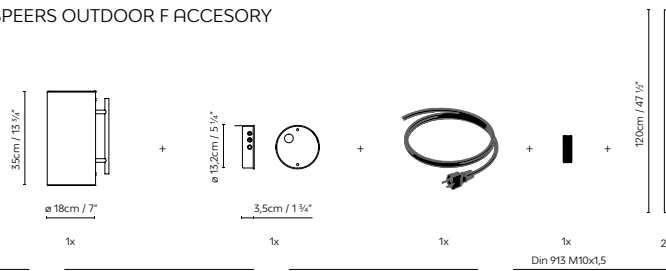

Speers Outdoor

by David Abad

SPEERS OUTDOOR LIGHT SOURCE

SPEERS OUTDOOR F ACCESORY

Ⓛ Black (matte) and White (matte).

SPEERS OUTDOOR C ACCESORY

SPEERS OUTDOOR ANGLE ACCESORY (2X)

SPEERS OUTDOOR W ACCESORY

SPEERS OUTDOOR STEM ACCESORY 120/150

SPEERS OUTDOOR CONNECTION BOX

753200	SPEERS OUTDOOR F ACCESORY								€
						29,5	128 x 16,5 x 14,5 + 28 x 28 x 41 cm VOL 0,062 m³		750,75
753110	SPEERS OUTDOOR W ACCESORY					0,324	16,5 x 14,5 x 12,5 cm VOL 0,002 m³		70,30
753130	SPEERS OUTDOOR ANGLE ACCESORY					0,6	20 x 16 x 15 cm VOL 0,005 m³		135,19
753400	SPEERS OUTDOOR C ACCESORY					0,6	20 x 16 x 15 cm VOL 0,005 m³		92,47
753900	SPEERS OUTDOOR CONNECTION BOX					0,6	20 x 16 x 15 cm VOL 0,005 m³		154,12
753920	SPEERS OUTDOOR STEM ACCESORY 120					1,386	125 x 6 x 6 cm VOL 0,004 m³		86,52
753930	SPEERS OUTDOOR STEM ACCESORY 150					1,715	155 x 6 x 6 cm VOL 0,005 m³		97,34
753000	SPEERS OUTDOOR LIGHT SOURCE BLACK								
753001	SPEERS OUTDOOR LIGHT SOURCE WHITE	LED 7W 520lm 2700K CRI≥90 230V	G	1,2			16 x 16 x 25 cm VOL 0,006 m³	⊕	450,45

Speers Outdoor W1

by David Abad

SPEERS OUTDOOR W1

Ⓛ Black (matte) and White (matte).

753122	SPEERS OUTDOOR W1 BLACK								€
753121	SPEERS OUTDOOR W1 WHITE	LED 7W 520lm 2700K CRI≥90 230V	G	2			22 x 22 x 24,5 cm VOL 0,011 m³	⊕	465,00