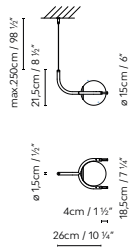

C_BALL S SINGLE SUSPENSION