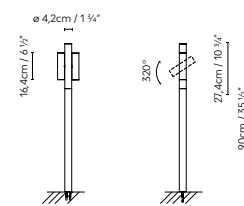

Speers Outdoor Bollard

by David Abad

SPEERS OUTDOOR BOLLARD

Black (matte) and White (matte).

							€
753212	SPEERS OUTDOOR BOLLARD BLACK	LED 7W 520lm 2700K	G	6	110 x 25 x 25 cm		577,50
753211	SPEERS OUTDOOR BOLLARD WHITE	CRI≥90 230V			VOL 0,07 m³		577,50

Tube

by Josep Lluís Xuclà

TUBE 180-1L

TUBE 180-2L

SPIKE

Kakhi (satin) and Corten.

TUBE 90-1L

TUBE 90-2L

SPIKE

							€
744200	TUBE 90-1L KAKHI	LED 4,5W 546lm 250mA 3000K	F	2,5	106 x 16 x 10 cm		458,02
744202	TUBE 90-1L CORTEN	CRI≥90 230V			VOL 0,016 m³		458,02
744220	TUBE 90-2L KAKHI	LED 2 x 4,5W 1092lm 250mA 3000K	F	3,1	106 x 16 x 10 cm		673,94
744222	TUBE 90-2L CORTEN	CRI≥90 230V			VOL 0,016 m³		673,94
744230	TUBE 180-1L KAKHI	LED 4,5W 546lm 250mA 3000K	F	3,8	200 x 22,5 x 20 cm		497,28
744232	TUBE 180-1L CORTEN	CRI≥90 230V			VOL 0,09 m³		497,28
744240	TUBE 180-2L KAKHI	LED 2 x 4,5W 1092lm 250mA 3000K	F	4,5	200 x 22,5 x 20 cm		759,00
744242	TUBE 180-2L CORTEN	CRI≥90 230V			VOL 0,09 m³		759,00
744900	TUBE SPIKE KAKHI			1	26 x 14 x 12 cm		58,84
744902	TUBE SPIKE CORTEN			1	26 x 14 x 12 cm		58,84
744999	TUBE SET OF BOLT FIXTURE			1	28 x 9 x 8 cm		24,87
					VOL 0 m³