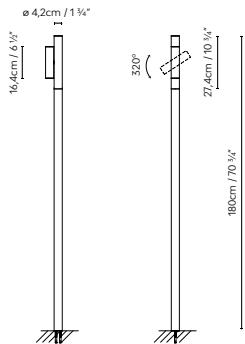

Tube

by Josep Lluís Xuclà

TUBE 180-1L