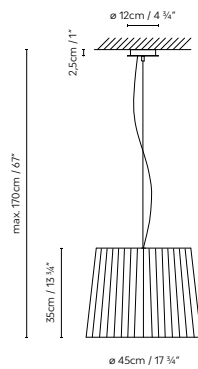

Roof

by David Abad

ROOF S130

ROOF S160

ROOF: Silver (satin), White (matte) and Black (matte).
Accessories: Casing: Aluminium (satin), White (matte), Natural Oak and Natural Walnut.

DIMMER

847310	ROOF LED S130 SILVER								695,25
847311	ROOF LED S130 WHITE	LED 17W 2046lm 24V 2700K	F	3,1	9,5 x 12,5 x 146 cm				695,25
847312	ROOF LED S130 BLACK	CRI≥90 230V			VOL 0,0173				695,25
847905	ROOF S130 ACCESSORY: CASING ALUMINIUM								111,30
847903	ROOF S130 ACCESSORY: CASING WHITE								111,30
847910	ROOF S130 ACCESSORY: CASING OAK			2	9,5 x 12 x 124 cm				207,71
847911	ROOF S130 ACCESSORY: CASING WALNUT				VOL 0,014 m³				207,71
847360	ROOF LED S160 SILVER								746,75
847361	ROOF LED S160 WHITE	LED 21,7W 2604lm 24V 2700K	F	3,7	10 x 12 x 178 cm				746,75
847362	ROOF LED S160 BLACK	CRI≥90 230V			VOL 0,0213 m³				746,75
847955	ROOF S160 ACCESSORY: CASING ALUMINIUM								132,36
847953	ROOF S160 ACCESSORY: CASING WHITE								132,36
847960	ROOF S160 ACCESSORY: CASING OAK			2	12 x 18 x 170 cm				229,04
847961	ROOF S160 ACCESSORY: CASING WALNUT				VOL 0,036 m³				229,04
CASAMBI on request / bajo pedido									150,00

Royal

by David Abad

ROYAL S28

ROYAL S45

ROYAL S OVERSIZE

ROYAL S OVERSIZE: Black and Beige.
ROYAL F p. 33
ROYAL T p. 39

704300	ROYAL S28 BLACK								280,29
704301	ROYAL S28 BEIGE	LED 12W (E27) / Fluo. max. 23W (E27)	D/G	1,5	31 x 31 x 32,5 cm				280,29
704310	ROYAL S45 BLACK								498,70
704311	ROYAL S45 BEIGE	LED 2 x 12W (E27) / Fluo. 2 x max. 23W (E27)	D/G	4,25	50 x 50 x 59 cm				498,70
704320	ROYAL S OVERSIZE BLACK								1156,74
704321	ROYAL S OVERSIZE BEIGE	LED 4 x 12W (E27) / Fluo. 4 x max. 23W (E27)	D/G	9,42	87 x 87 x 75 cm				1156,74
CASAMBI on request / bajo pedido									100,00