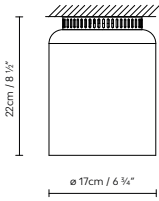

Aspen

by Werner Aisslinger

ASPEN C17A