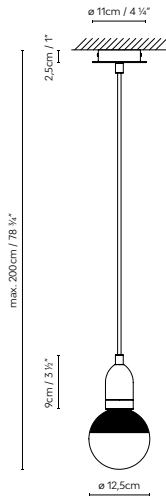

Ilde

by David Abad

ILDE S1