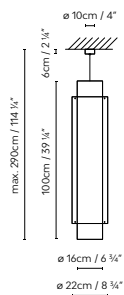

Scout

by Stone Desings

Beige (matte), Red (matte) and Grey (matte). RAL 9003 (matte), RAL 1012 (matte), RAL 7037 (matte), RAL 1034 (matte), RAL 6034 (matte), RAL 5024 (matte), RAL 4004 (matte), RAL 5017 (matte), RAL 5012 (matte), RAL 3015 (matte), RAL 7035 (matte) and RAL 7021 (matte).

See online color configurator

									€
726360	SCOUT S22 LED BEIGE								495,37
726361	SCOUT S22 LED RED	LED 16,6W 1350lm 2700K							495,37
726362	SCOUT S22 LED GREY	CRI≥90 230V DIM PHASE-CUT	F	2,4	22 x 22 x 52 cm				495,37
726363	SCOUT S22 LED+								495,37
726350	SCOUT S22 (E14) BEIGE								399,67
726351	SCOUT S22 (E14) RED	LED 2 x 6W (E14) / Fluo. 2 x max. 5W (E14)	F/G	2	22 x 22 x 52 cm				399,67
726352	SCOUT S22 (E14) GREY								399,67
726353	SCOUT S22 (E14)+								399,67
726310	SCOUT S40 LED BEIGE								698,43
726311	SCOUT S40 LED RED	LED 16,6W 1350lm 2700K							698,43
726312	SCOUT S40 LED GREY	CRI≥90 230V DIM PHASE-CUT	F	6,5	58 x 43 x 43 cm				698,43
726313	SCOUT S40 LED+								698,43
726300	SCOUT S40 (E27) BEIGE								621,43
726301	SCOUT S40 (E27) RED	LED 2 x max. 15W (E27) /Fluo. 2 x max. 23W (E27)	F/G	6,5	58 x 43 x 43 cm				621,43
726302	SCOUT S40 (E27) GREY								621,43
726303	SCOUT S40 (E27)+								621,43
CASAMBI on request / bajo pedido									100,00

Skin

by AIA Salazar-Navarro

SKIN S100

Steel and Bronze (satin).

									€
654312	SKIN S70 LED STEEL	LED 2 x 20,5W 7080lm 450mA 3000K							804,10
654316	SKIN S70 LED BRONZE	CRI≥90 230V	D	3	19 x 116,5 x 19,5 cm				804,10
654322	SKIN S100 LED STEEL	LED 2 x 30,5W 10650lm 450mA 3000K							867,95
654326	SKIN S100 LED BRONZE	CRI≥90 230V	D	3,5	27,5 x 111,5 x 28,5 + 19 x 116 x 17,5 cm				867,95
654332	SKIN S130 LED STEEL	LED 2 x 40,5W 14224lm 450mA 3000K							985,53
654336	SKIN S130 LED BRONZE	CRI≥90 230V	D	4,2	17 x 175 cm				985,53
654342	SKIN S160 LED STEEL	LED 2 x 51W 17760lm 450mA 3000K							1.220,72
654346	SKIN S160 LED BRONZE	CRI≥90 230V	D	4,5	17 x 175 cm				1.220,72