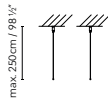

C_BALL SYSTEM C/W 90°H CURRENT SUPPLY

C_BALL SYSTEM C/W CURRENT SUPPLY

C_BALL SYSTEM C/W 90°V CURRENT SUPPLY

C_BALL SYSTEM LIGHT MODULE

C_BALL SYSTEM SUSPENSION CABLE

C_BALL SYSTEM LINEAR UNION JOIN

C_BALL SYSTEM LINEAR UNION 30/50/80/110