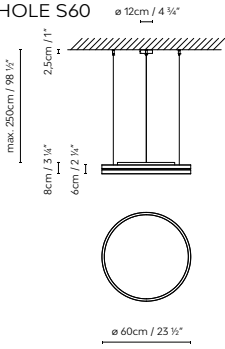

Lite Hole

by David Abad

LITE HOLE S60