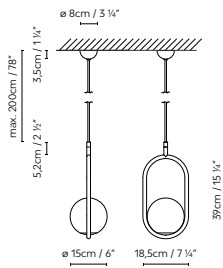

C_Ball

by Stone Designs

C_BALL S1