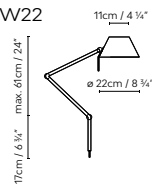

Misko

MISKO C/W15

by Stone Designs

- Natural Walnut and Black (matte).
- **MISKO S** p. 21
- **MISKO F** p. 32
- **MISKO T** p. 37
- **MISKO C** p. 42

							€
756403	MISKO C/W15 WALNUT	LED 10W (E27) / Flu. max. 11W (E27)	D/G	4,514	35 x 35 x 46 cm VOL 0,056 m³		381,48
756405	MISKO C/W15 BLACK						308,55

Petite

PETITE W21

PETITE W22

PETITE BRACKET D (PLUG-IN)

by Miguel Herranz

- Grey (matte), White (matte) and Silver (shiny).
- **PETITE T** p. 38

PETITE W11

PETITE W12

PETITE BRACKET E

							€
637210	PETITE 21 GREY+						217,39
637212	PETITE 21 SILVER+	LED 6W (E14)	F	1,502	15 x 10 x 105 cm VOL 0,022 m³		217,39
637211	PETITE 21 WHITE+						217,39
637220	PETITE 22 GREY+						261,33
637222	PETITE 22 SILVER+	LED 10W (E27)	D	2,62	98 x 27,5 x 15,5 cm VOL 0,04 m³		261,33
637221	PETITE 22 WHITE+						261,33
637110	PETITE 11 GREY+						192,18
637112	PETITE 11 SILVER+	LED 6W (E14)	F	1,275	15 x 10 x 105 cm VOL 0,022 m³		192,18
637111	PETITE 11 WHITE+						192,18
637120	PETITE 12 GREY+						230,99
637122	PETITE 12 SILVER+	LED 10W (E27)	D	1,82	68 x 27,5 X 15,5 cm VOL 0,03 m³		230,99
637121	PETITE 12 WHITE+						230,99
637960	PETITE BRACKET D GREY						93,60
637962	PETITE BRACKET D SILVER			0,538	15 x 14 x 12 cm VOL 0,002 m³		93,60
637961	PETITE BRACKET D WHITE						93,60
637970	PETITE BRACKET E GREY						93,60
637972	PETITE BRACKET E SILVER			0,848	15 x 14 x 12 cm VOL 0,002 m³		93,60
637971	PETITE BRACKET E WHITE						93,60

Q. Bo

Q.BO C/W

by Carlos Serra

- White (matte)
- **Q.BO C** p. 42

							€
820115	Q.BO C/W LED WHITE	LED 8W 695lm 2700K CRI≥90 230V	G	1,5	22 x 17 x 17 cm VOL 0 m³		114,77