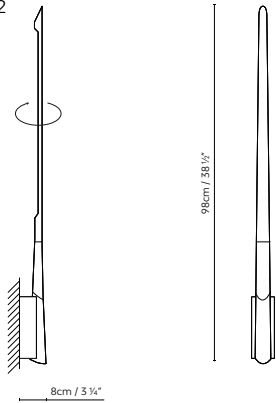

Cone Light

by Werner Aisslinger

CONE LIGHT W

-  White (matte) / Brass.
-  **CONE LIGHT S** p. 16

							€
739111	CONE LIGHT W BRASS	LED 15W (E27) / Flu. max. 30W (E27)	D/G	5,1	35 x 35 x 46 cm VOL 0 m ³		306,89

Eliana

by Manel Ybargüenoitia s

ELIANA W2

ELIANA W PICTURE

-  White (matte) and Grey (matte).

							€
615111	ELIANA W2 LED WHITE	LED 7,35W 1000lm 350mA 3000K CRI≥90 110-230V	E	3,172	110 x 13,5 x 13,5 cm VOL 0,02 m ³		389,84
615112	ELIANA W2 LED GREY						389,84
615121	ELIANA W PICTURE LED WHITE	LED 7,35W 1000lm 350mA 3000K CRI≥90 110-230V	E	1,096	68 x 19,5 x 7 cm VOL 0,01 m ³		367,13
615122	ELIANA W PICTURE LED GREY						367,13