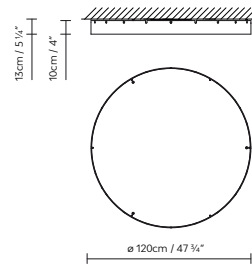

CASTLE C120

White (matte), Black (matte) and Natural Oak.

DIMMER

CASTLE S p. 15

737411	CASTLE C60 WHITE								€
737412	CASTLE C60 BLACK	LED 17,4W 3416lm 150mA 3000K	C	10,6	72,5 x 72 x 22,5 cm			1.031,49	
737413	CASTLE C60 OAK	CRI≥90 230V DIM PUSH/DALI			VOL 0,12 m³			1.279,23	
737431	CASTLE C90 WHITE							1.641,49	
737432	CASTLE C90 BLACK	LED 41W 7960lm 350mA 3000K	C	17,6	97 x 97 x 19 cm			1.641,49	
737433	CASTLE C90 OAK	CRI≥90 230V DIM PUSH/DALI			VOL 0,179 m³			1.920,77	
737451	CASTLE C120 WHITE							2.441,90	
737452	CASTLE C120 BLACK	LED 19,5W 3664lm 225mA + LED 41W 7960lm	C	31,2	130 x 130 x 21 cm			2.441,90	
737453	CASTLE C120 OAK	350mA 3000K CRI≥90 230V DIM PUSH/DALI			VOL 0,35 m³			2.834,58	
CASAMBI on request / bajo pedido									150,00

Lite Hole

by David Abad