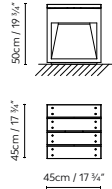

Lap Bench

by David Abad

LAP BENCH 45A / 45B

LAP BENCH 45-2A

Concrete grey (satin) and Rust.

722250	LAP BENCH 45A LED GREY								€ 1.269,11
722251	LAP BENCH 45A LED RUST	LED 2 x 6,5W 900lm 12V 3000K CRI≥90 230V		23,7	50 x 50 x 59 cm				1.269,11
722252	LAP BENCH 45B LED GREY				VOL 0,147 m ³				1.269,11
722253	LAP BENCH 45B LED RUST								1.269,11
722254	LAP BENCH 45-2A LED GREY	LED 2 x 6,5W 900lm 12V 3000K CRI≥90 230V		40	50 x 50 x 59				2.078,81
722255	LAP BENCH 45-2A LED RUST				+ 40 x 30 x 1600 cm				2.078,81
					VOL 2,067 m ³				