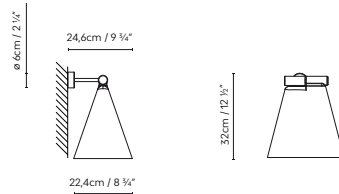

CONE LIGHT W

- White (matte) / Brass.
- **CONE LIGHT S** p. 16

							€
739111	CONE LIGHT W BRASS	LED 15W (E27) / Flu. max. 30W (E27)	D/G	5,1	35 x 35 x 46 cm VOL 0 m³		306,89

Eliana

by Manel Ybargüenoitia s