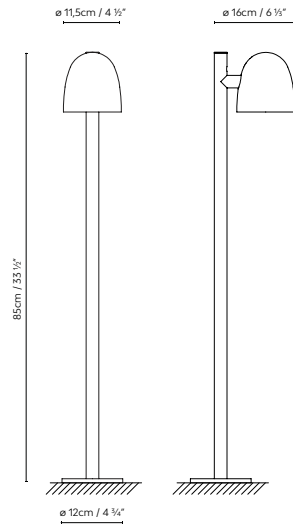

Speers Outdoor Bollard

by David Abad

SPEERS OUTDOOR BOLLARD

Black (matte) and White (matte).

							€
753212	SPEERS OUTDOOR BOLLARD BLACK	LED 7W 520lm 2700K	G	6	110 x 25 x 25 cm		577,50
753211	SPEERS OUTDOOR BOLLARD WHITE	CRI≥90 230V			VOL 0,07 m³		577,50