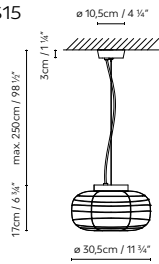

Misko

by Stone Designs

MISKO S15