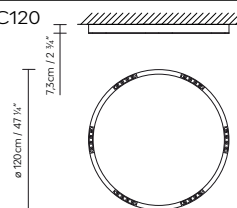

R2 C120

- White (matte), Bronze (matte), Black (matte), Natural Oak and Natural Walnut.
- **DIMMER**
- **R2 S** p. 23