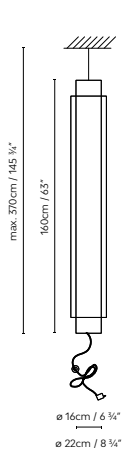

Steel and Bronze (satin).

									€
654312	SKIN S70 LED STEEL	LED 2 x 20,5W 7080lm 450mA 3000K							804,10
654316	SKIN S70 LED BRONZE	CRI≥90 230V	D	3	19 x 116,5 x 19,5 cm				804,10
654322	SKIN S100 LED STEEL	LED 2 x 30,5W 10650lm 450mA 3000K							867,95
654326	SKIN S100 LED BRONZE	CRI≥90 230V	D	3,5	27,5 x 111,5 x 28,5 + 19 x 116 x 17,5 cm				867,95
654332	SKIN S130 LED STEEL	LED 2 x 40,5W 14224lm 450mA 3000K							985,53
654336	SKIN S130 LED BRONZE	CRI≥90 230V	D	4,2	17 x 175 cm				985,53
654342	SKIN S160 LED STEEL	LED 2 x 51W 17760lm 450mA 3000K							1.220,72
654346	SKIN S160 LED BRONZE	CRI≥90 230V	D	4,5	17 x 175 cm				1.220,72