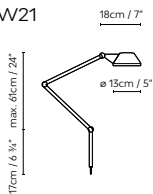

Petite

PETITE W21