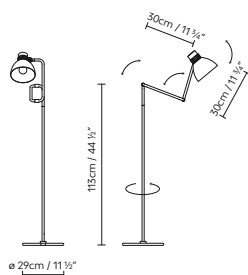

Blux System

BLUX SYSTEM F30