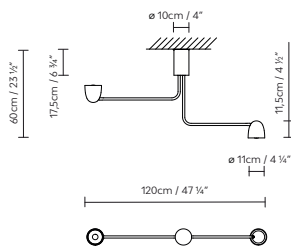

743410	R2 C60 WHITE								1.415,61
743411	R2 C60 BRONZE							1.415,61	
743412	R2 C60 BLACK	LED 3 x 18W 7879lm 250mA 3000K CRI≥90 230V DIM PUSH/DALI	F	10	70 x 70 x 20 cm VOL 0,098 m³			1.415,61	
743413	R2 C60 OAK							1.734,13	
743414	R2 C60 WALNUT							1.734,13	
743420	R2 C90 WHITE							1.710,53	
743421	R2 C90 BRONZE							1.710,53	
743422	R2 C90 BLACK	LED 4 x 18W 9755lm 250mA 3000K CRI≥90 230V DIM PUSH/DALI	F	13	98 x 98 x 19 cm VOL 0,182 m³			1.710,53	
743423	R2 C90 OAK							2.182,40	
743424	R2 C90 WALNUT							2.182,40	
743430	R2 C120 WHITE							2.005,45	
743431	R2 C120 BRONZE							2.005,45	
743432	R2 C120 BLACK	LED 6 x 17W 13957lm 240mA 3000K CRI≥90 230V DIM PUSH/DALI	F	16	131 x 131 x 21 cm VOL 0,36 m³			2.005,45	
743433	R2 C120 OAK							2.595,29	
743434	R2 C120 WALNUT							2.595,29	
CASAMBI on request / bajo pedido									150,00

Speers Arm

by David Abad

SPEERS ARM C BODY + SHADE S