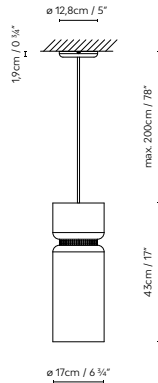

Aspen

by Werner Aisslinger

ASPEN S17B

- **Shade:** Grey (matte), Snow (matte), Lemon (matte), Mango (matte), Clear turquoise (matte), Aqua (matte), Merlot (matte), River (matte), Sea (matte), Rose (matte), Limestone (matte), Black (matte) and Brass (matte).
- **Ring:** Black (matte).

See online color configurator

- **DIMMER**
- **ASPEN F** p. 30
- **ASPEN C** p. 40
- **ASPEN SH** p. 50

							€
727350	ASPEN S17A LED	LED 16,6W 1350lm 2700K	F	2	18 x 21 x 24 cm		448,03
727351	ASPEN S17B LED	CRI≥90 230V DIM PHASE-CUT			VOL 0,008 m³		486,65
727320	ASPEN S17A (E27)	LED 15W (E27) / Flu. max. 30W (E27)	D/G	2	18 x 21 x 24 cm		363,37
727321	ASPEN S17B (E27)				VOL 0,008 m³		401,55
727352	ASPEN S40 LED	LED 24,4W 2956lm 700mA 2700K	E	5,2	50 x 50 x 59 cm		839,58
727353	ASPEN S40 (E14)	CRI≥90 110-230V DIM PUSH / 1-10V	F/G		VOL 0,147 m³		706,86
CASAMBI on request / bajo pedido							150,00

Bowee

by Werner Aisslinger

- Beige (matte), Clear turquoise (matte), Metallic English bronze and Black.
- **DIMMER**
- **BOWEE F** p. 31
- **BOWEE W** p. 46

							€
758300	BOWEE S1 BEIGE						300,00
758301	BOWEE S1 CLEAR TURQUOISE	LED 6,4W 720lm 350mA 2700K	G		58 x 23 x 23 cm		300,00
758302	BOWEE S1 METALLIC ENGLISH BRONZE	CRI≥90 100-230V			VOL 0,030 m³		300,00
758303	BOWEE S1 BLACK						300,00
758320	BOWEE S2 BEIGE						554,00
758321	BOWEE S2 CLEAR TURQUOISE	LED 2 x 6,4W 1440lm 350mA 2700K	G		70 x 70 x 20 cm		554,00
758322	BOWEE S2 METALLIC ENGLISH BRONZE	CRI≥90 100-230V			VOL 0,098 m³		554,00
758323	BOWEE S2 BLACK						554,00
CASAMBI on request / bajo pedido							150,00