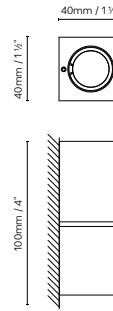

MINIBLOK W10

Silver (satin), White (matte) and Bronze.

							€
843410	MINIBLOK C LED SILVER	LED 2,1W 200lm 700mA 3000K CRI≥90	0,4	13,5 x 12 x 7,5 cm VOL 0,001 m³			162,74
843411	MINIBLOK C LED WHITE						162,74
843412	MINIBLOK C LED BRONZE						162,74
843105	MINIBLOK W5 LED SILVER	LED 2,1W 200lm 700mA 3000K CRI≥90	0,4	13,5 x 12 x 7,5 cm VOL 0,001 m³			182,83
843106	MINIBLOK W5 LED WHITE						182,83
843107	MINIBLOK W5 LED BRONZE						182,83
843115	MINIBLOK W10 LED SILVER	LED 2 x 2,1W 400lm 700mA 3000K CRI≥90	1,2	13,5 x 12 x 7,5 cm VOL 0,001 m³			305,91
843116	MINIBLOK W10 LED WHITE						305,91
843117	MINIBLOK W10 LED BRONZE						305,91

Driver not included / Driver no incluido

Deep Cove System

by David Abad

Profile: Aluminium.
Accessories: Black.

DIMMER

							€
852100	DEEP COVE SYSTEM PROFILE (1M)						64,75
852110	DEEP COVE SYSTEM LED HOLDER PROFILE (1M)						51,48
852440	DEEP COVE SYSTEM SPOT LED	LED 12,6W 1380lm 700mA 2700K CRI≥90 110-230V DIM PUSH / 1-10V	G				267,35
852426A	DEEP SYSTEM CARDAN LENSE 15°						11,48
852426B	DEEP SYSTEM CARDAN LENSE 25°						11,48
852426C	DEEP SYSTEM CARDAN LENSE 45°						11,48
852427	DEEP DECORATIVE RING LED						57,25
852428	DEEP DECORATIVE RING LED + HONEYCOMB GRILLE MESH						66,80
CASAMBI on request / bajo pedido							150,00

Deep System

by David Abad

DEEP SYSTEM:
Black (matte).
SPOT: White (matte)
and Black (matte).

DIMMER

							€
852500	DEEP SYSTEM BOX (1M)						158,60
852505	DEEP SYSTEM SIDE COVERS (2 un.)						52,00
852410	DEEP SYSTEM SPOT 55 LED BLACK	LED 8,8W 770lm 250mA 2700K CRI≥90 230V	G				260,74
852411	DEEP SYSTEM SPOT 55 LED WHITE						260,74
852415	DEEP SYSTEM SPOT 55 GU10 BLACK	LED	F				146,31
852416	DEEP SYSTEM SPOT 55 GU10 WHITE						146,31
852426	DEEP SYSTEM CARDAN LED	LED 12,6W 1380lm 700mA 2700K CRI≥90 110-230V DIM PUSH / 1-10V	E				275,37
852426A	DEEP SYSTEM CARDAN LENSE 15°						11,48
852426B	DEEP SYSTEM CARDAN LENSE 25°						11,48
852426C	DEEP SYSTEM CARDAN LENSE 40°						11,48