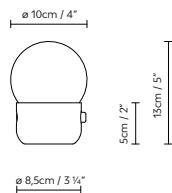

Kup Camp

by e27, Tim Brauns

KUP CAMP

Copper, Gold and Black.

DIMMER

							€
742002	KUP CAMP COPPER						362,25
742001	KUP CAMP GOLD	LED 1,3W 150lm 3,7V 2700K CRI≥90 TOUCH DIM	G	1	16 x 16 x 25 cm VOL 0,0064 m³		362,25
742000	KUP CAMP BLACK						327,75