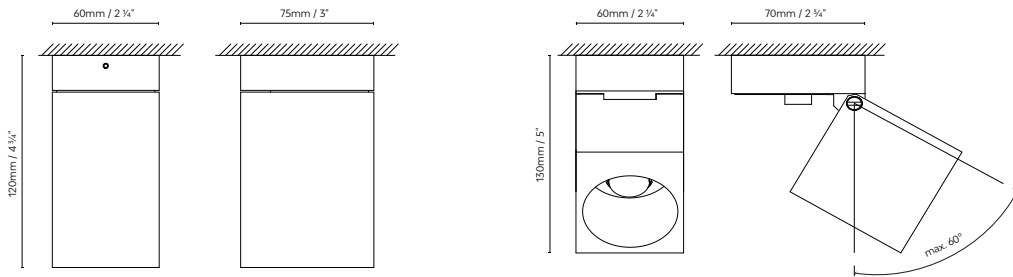

Blok

by David Abad

BLOK C10

BLOK C10 ORIENTABLE

Silver (satin), White (matte) and Bronze.

BLOK W 1L / BLOK W 2L