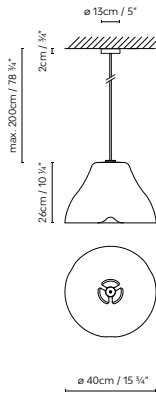

Ginkgo

by e27, Tim Brauns

GINKGO S40