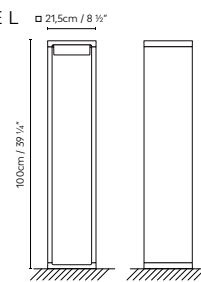

FRAME L

Ⓛ White (satin), Bronze, Grey (forged) and Corten.

677200	FRAME S LED WHITE								€ 556,88
677201	FRAME S LED BRONZE	LED 16,6W 1350lm 2700K	F	5	24 x 55,5 x 25,5 cm			€ 556,88	
677202	FRAME S LED GREY	CRI≥90 230V			VOL 0,034 m³			€ 556,88	
677240	FRAME S LED CORTEN							€ 556,88	
677205	FRAME M LED WHITE							€ 636,43	
677206	FRAME M LED BRONZE	LED 16,6W 1350lm 2700K	F	7,4	24,5 x 85,5 x 24,5 cm			€ 636,43	
677207	FRAME M LED GREY	CRI≥90 230V			VOL 0,051 m³			€ 636,43	
677242	FRAME M LED CORTEN							€ 636,43	
677210	FRAME L LED WHITE							€ 690,97	
677211	FRAME L LED BRONZE	LED 16,6W 1350lm 2700K	F	9,5	28,5 x 111,5 x 27,5 cm			€ 690,97	
677212	FRAME L LED GREY	CRI≥90 230V			VOL 0,088 m³			€ 690,97	
677244	FRAME L LED CORTEN							€ 690,97	

Inn Side

by Gemma Bernal