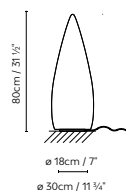

KANPAZAR 80B