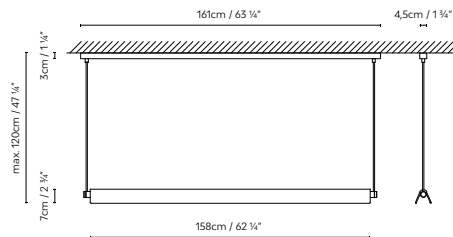

ROOF S160

ROOF: Silver (satin), White (matte) and Black (matte).
Accessories: Casing: Aluminium (satin), White (matte), Natural Oak and Natural Walnut.

DIMMER

847310	ROOF LED S130 SILVER								695,25
847311	ROOF LED S130 WHITE	LED 17W 2046lm 24V 2700K	F	3,1	9,5 x 12,5 x 146 cm				695,25
847312	ROOF LED S130 BLACK	CRI≥90 230V			VOL 0,0173				695,25
847905	ROOF S130 ACCESSORY: CASING ALUMINIUM								111,30
847903	ROOF S130 ACCESSORY: CASING WHITE								111,30
847910	ROOF S130 ACCESSORY: CASING OAK			2	9,5 x 12 x 124 cm				207,71
847911	ROOF S130 ACCESSORY: CASING WALNUT				VOL 0,014 m³				207,71
847360	ROOF LED S160 SILVER								746,75
847361	ROOF LED S160 WHITE	LED 21,7W 2604lm 24V 2700K	F	3,7	10 x 12 x 178 cm				746,75
847362	ROOF LED S160 BLACK	CRI≥90 230V			VOL 0,0213 m³				746,75
847955	ROOF S160 ACCESSORY: CASING ALUMINIUM								132,36
847953	ROOF S160 ACCESSORY: CASING WHITE								132,36
847960	ROOF S160 ACCESSORY: CASING OAK			2	12 x 18 x 170 cm				229,04
847961	ROOF S160 ACCESSORY: CASING WALNUT				VOL 0,036 m³				229,04
CASAMBI on request / bajo pedido									150,00

Royal

by David Abad