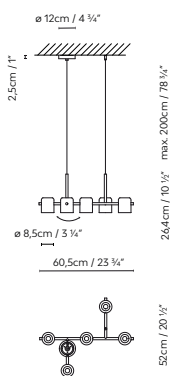

Kup

by e27, Tim Brauns

KUP 1