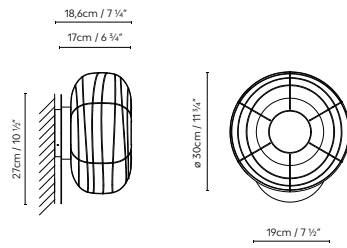

Misko

MISKO C/W15

by Stone Designs

- Natural Walnut and Black (matte).
- **MISKO S** p. 21
- **MISKO F** p. 32
- **MISKO T** p. 37
- **MISKO C** p. 42

							€
756403	MISKO C/W15 WALNUT	LED 10W (E27) / Flu. max. 11W (E27)	D/G	4,514	35 x 35 x 46 cm VOL 0,056 m³		381,48
756405	MISKO C/W15 BLACK						308,55

Petite

PETITE W21

PETITE W22

PETITE BRACKET D (PLUG-IN)

by Miguel Herranz

- Grey (matte), White (matte) and Silver (shiny).
- **PETITE T** p. 38

PETITE W11

PETITE W12

PETITE BRACKET E

							€
637210	PETITE 21 GREY+						217,39
637212	PETITE 21 SILVER+	LED 6W (E14)	F	1,502	15 x 10 x 105 cm VOL 0,022 m³		217,39
637211	PETITE 21 WHITE+						217,39
637220	PETITE 22 GREY+						261,33
637222	PETITE 22 SILVER+	LED 10W (E27)	D	2,62	98 x 27,5 x 15,5 cm VOL 0,04 m³		261,33
637221	PETITE 22 WHITE+						261,33
637110	PETITE 11 GREY+						192,18
637112	PETITE 11 SILVER+	LED 6W (E14)	F	1,275	15 x 10 x 105 cm VOL 0,022 m³		192,18
637111	PETITE 11 WHITE+						192,18
637120	PETITE 12 GREY+						230,99
637122	PETITE 12 SILVER+	LED 10W (E27)	D	1,82	68 x 27,5 X 15,5 cm VOL 0,03 m³		230,99
637121	PETITE 12 WHITE+						230,99
637960	PETITE BRACKET D GREY						93,60
637962	PETITE BRACKET D SILVER			0,538	15 x 14 x 12 cm VOL 0,002 m³		93,60
637961	PETITE BRACKET D WHITE						93,60
637970	PETITE BRACKET E GREY						93,60
637972	PETITE BRACKET E SILVER			0,848	15 x 14 x 12 cm VOL 0,002 m³		93,60
637971	PETITE BRACKET E WHITE						93,60

Q. Bo

Q.BO C/W

by Carlos Serra

- White (matte)
- **Q.BO C** p. 42

							€
820115	Q.BO C/W LED WHITE	LED 8W 695lm 2700K CRI≥90 230V	G	1,5	22 x 17 x 17 cm VOL 0 m³		114,77