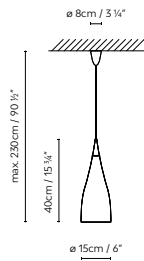

Nite

by Jorge Pensi

NITE S1