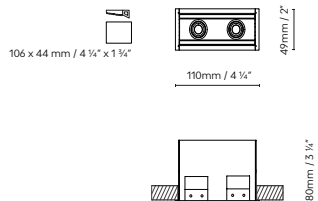

Anvil Led Module

by David Abad

ANVIL LED MODULE R2