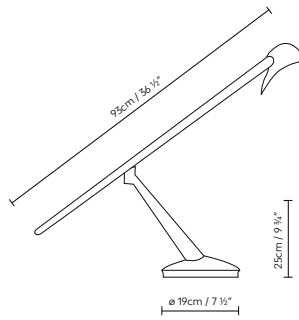

Bluebird

by Jorge Pensi

BLUEBIRD T

Raw / Natural Oak and Chrome / Natural Mahogany.

							€
602006	BLUEBIRD T LED RAW	LED 6,3W 840lm 350mA 3000K CRI≥90 110-230V	F	7	100 x 34 x 24 cm VOL 0,082 m³		573,34
602007	BLUEBIRD T LED CHROME						573,34

Blux System

BLUX SYSTEM T30

BLUX SYSTEM T40

Black (matte), Red (matte), Beige (matte), Brass (matte) / Black (matte) and Copper (matte) / Black (matte).

BLUX SYSTEM F
p. 30

BLUX SYSTEM C
p. 40

BLUX SYSTEM W
p. 45

							€
736010	BLUX SYSTEM T30 BLACK	LED 10W (E27) / Fluor. max. 11W (E27)	D/G	5,65	25 x 25 x 78 cm VOL 0,048 m³		381,37
736011	BLUX SYSTEM T30 RED					381,37	
736012	BLUX SYSTEM T30 BEIGE					381,37	
736013	BLUX SYSTEM T30 BRASS					409,48	
736014	BLUX SYSTEM T30 COPPER	409,48					
736020	BLUX SYSTEM T40 BLACK	LED 10W (E27) / Fluor. max. 11W (E27)	D/G	5,4	25 x 25 x 78 cm VOL 0,048 m³		361,97
736021	BLUX SYSTEM T40 RED					361,97	
736022	BLUX SYSTEM T40 BEIGE					361,97	
736023	BLUX SYSTEM T40 BRASS					390,08	
736024	BLUX SYSTEM T40 COPPER					390,08