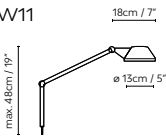

by Miguel Herranz

- Grey (matte), White (matte) and Silver (shiny).
- **PETITE T** p. 38

PETITE W11