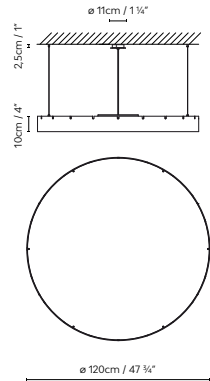

CASTLE S120

- White (matte), Black (matte) and Natural Oak.
- **DIMMER**
- **CASTLE C** p. 41

737311	CASTLE S60 WHITE								€ 1.080,18
737312	CASTLE S60 BLACK	LED 17,4W 3416lm 150mA 3000K				C	72,5 x 72 x 22,5 cm	Ø	1.080,18
737313	CASTLE S60 OAK	CRI≥90 230V DIM PUSH/DALI					VOL 0,12 m³	Ø	1.327,94
737331	CASTLE S90 WHITE								1.690,20
737332	CASTLE S90 BLACK	LED 41W 7960lm 350mA 3000K				C	97 x 97 x 19 cm	Ø	1.690,20
737333	CASTLE S90 OAK	CRI≥90 230V DIM PUSH/DALI					VOL 0,179 m³	Ø	1.969,46
737351	CASTLE S120 WHITE								2.373,66
737352	CASTLE S120 BLACK	LED 19,5W 3664lm 225mA + LED 41W 7960lm				C	130 x 130 x 21 cm	Ø	2.373,66
737353	CASTLE S120 OAK	350mA 3000K CRI≥90 230V DIM PUSH/DALI					VOL 0,35 m³	Ø	2.709,20
CASAMBI on request / bajo pedido									150,00