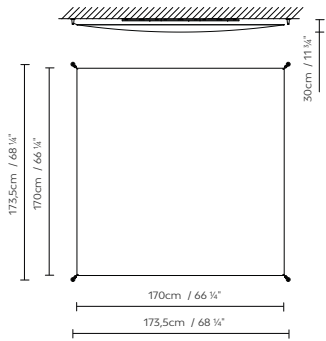

Veroca

by Werner Aisslinger

VEROCA 1