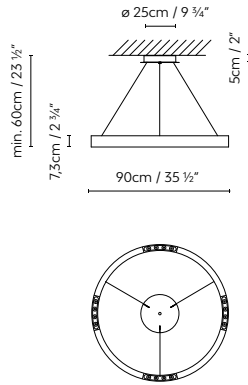

R2 S90 FLAT CANOPY /
R2 S90 FLAT CANOPY UP/DOWN