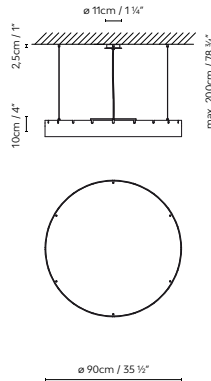

BOWEE SH4

BOWEE SH6

758350	BOWEE SH4 BEIGE								€ 883,00
758351	BOWEE SH4 CLEAR TURQUOISE	LED 4 x 6,4W 2880lm 350mA 2700K				G	33 x 33 x 169 cm	Ø	883,00
758352	BOWEE SH4 METALLIC ENGLISH BRONZE	CRI≥90 100-230V PUSH					VOL 0,184 m³	Ø	883,00
758353	BOWEE SH4 BLACK								883,00
758360	BOWEE SH6 BEIGE								1.161,00
758361	BOWEE SH6 CLEAR TURQUOISE	LED 6 x 6,4W 4320lm 350mA 2700K				G	194 x 51 x 14 cm	Ø	1.161,00
758362	BOWEE SH6 METALLIC ENGLISH BRONZE	CRI≥90 100-230V PUSH					VOL 0,138	Ø	1.161,00
758363	BOWEE SH6 BLACK								1.161,00
CASAMBI on request / bajo pedido									150,00

Castle

by Stone Designs

CASTLE S60

CASTLE S90

CASTLE S120

- White (matte), Black (matte) and Natural Oak.
- **DIMMER**
- **CASTLE C** p. 41

737311	CASTLE S60 WHITE								€ 1.080,18
737312	CASTLE S60 BLACK	LED 17,4W 3416lm 150mA 3000K				C	72,5 x 72 x 22,5 cm	Ø	1.080,18
737313	CASTLE S60 OAK	CRI≥90 230V DIM PUSH/DALI					VOL 0,12 m³	Ø	1.327,94
737331	CASTLE S90 WHITE								1.690,20
737332	CASTLE S90 BLACK	LED 41W 7960lm 350mA 3000K				C	97 x 97 x 19 cm	Ø	1.690,20
737333	CASTLE S90 OAK	CRI≥90 230V DIM PUSH/DALI					VOL 0,179 m³	Ø	1.969,46
737351	CASTLE S120 WHITE								2.373,66
737352	CASTLE S120 BLACK	LED 19,5W 3664lm 225mA + LED 41W 7960lm				C	130 x 130 x 21 cm	Ø	2.373,66
737353	CASTLE S120 OAK	350mA 3000K CRI≥90 230V DIM PUSH/DALI					VOL 0,35 m³	Ø	2.709,20
CASAMBI on request / bajo pedido									150,00