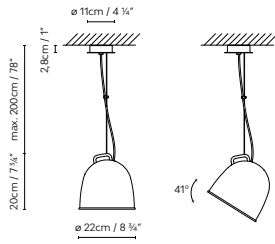

Scout

by Stone Desings

SCOUT S22