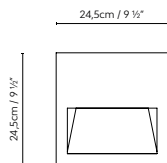

659250	KANPAZAR 150A LED	LED 4 x 12W 8304lm 350mA 3000K CRI≥90 230V	D						€ 911,38
659200	KANPAZAR 150A FLUO 2G11	Fluo. 2 x 55W (2G11)	D	15,4	51,5 x 51 x 156 cm				753,45
659210	KANPAZAR 150A FLUO G5	Fluo. 2 x 21W/39W (G5)			VOL 0,41 m³				753,45
659251	KANPAZAR 150B LED	LED 4 x 12W 8304lm 350mA 3000K CRI≥90 230V	D						€ 911,38
659201	KANPAZAR 150B FLUO 2G11	Fluo. 2 x 55W (2G11)	D	15,3	51,5 x 51 x 156 cm				753,45
659211	KANPAZAR 150B FLUO G5	Fluo. 2 x 21W/39W (G5)			VOL 0,41 m³				753,45
659252	KANPAZAR 150C LED	LED 4 x 12W 8304lm 350mA 3000K CRI≥90 230V	D						€ 1.067,52
659202	KANPAZAR 150C FLUO 2G11	Fluo. 2 x 55W (2G11)	D	37	51,5 x 51 x 156				920,75
659212	KANPAZAR 150C FLUO G5	Fluo. 2 x 21W/39W (G5)			+ 35 x 35 x 32 cm				920,75
					VOL 0,444 m³				
659254	KANPAZAR 150D LED	LED 4 x 12W 8304lm 350mA 3000K CRI≥90 230V	D						€ 1.067,52
659204	KANPAZAR 150D FLUO 2G11	Fluo. 2 x 55W (2G11)	D	20	51,5 x 51 x 156				920,75
659214	KANPAZAR 150D FLUO G5	Fluo. 2 x 21W/39W (G5)			+ 48 x 47,5 x 28,5 cm				920,75
					VOL 0,475 m³				
CASAMBI on request / bajo pedido (Kanpazar 150 LED)									150,00

Lap Bench

by David Abad

Concrete grey (satin) and Rust.

722250	LAP BENCH 45A LED GREY								€ 1.269,11
722251	LAP BENCH 45A LED RUST	LED 2 x 6,5W 900lm 12V 3000K CRI≥90 230V		23,7	50 x 50 x 59 cm				1.269,11
722252	LAP BENCH 45B LED GREY				VOL 0,147 m³				1.269,11
722253	LAP BENCH 45B LED RUST								1.269,11
722254	LAP BENCH 45-2A LED GREY	LED 2 x 6,5W 900lm 12V 3000K CRI≥90 230V		40	50 x 50 x 59				2.078,81
722255	LAP BENCH 45-2A LED RUST				+ 40 x 30 x 1600 cm				2.078,81
					VOL 2,067 m³				

Lap WR

by David Abad

LAP WR20

LAP WR30

Corten steel and Stainless steel 316L.

710100	LAP WR20 LED CORTEN	LED 2 x 4,5W 1092lm 250mA 3000K CRI≥90 230V	F	6	14 x 35 x 35 cm				€ 576,19
710101	LAP WR20 LED INOX				VOL 0,017 m³				621,65
710130	LAP WR30 LED CORTEN	LED 2 x 4,5W 1092lm 250mA 3000K CRI≥90 230V	F	7,3	17,5 x 41 x 42 cm				720,74
710131	LAP WR30 LED INOX				VOL 0,03 m³				781,90