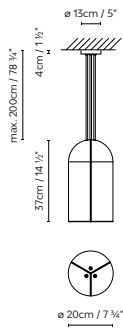

Ireland

by Stone Designs

IRELAND S20