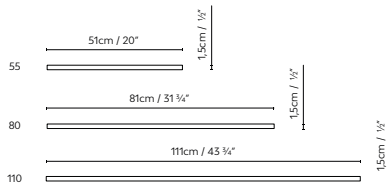

Aspen SH

by Werner Aisslinger

ASPEN SH CONNECTION 55/80/110

ASPEN SH A

ASPEN SH B

1. **SHADE:** Grey (matte), Snow (matte), Lemon (matte), Mango (matte), Clear turquoise (matte), Aqua (matte), Merlot (matte), River (matte), Sea (matte), Rose (matte), Limestone (matte), Black (matte) and Brass (matte).
   RING: Black (matte).

See online color configurator

- **ASPEN S** p. 14
- **ASPEN F** p. 30
- **ASPEN C** p. 40