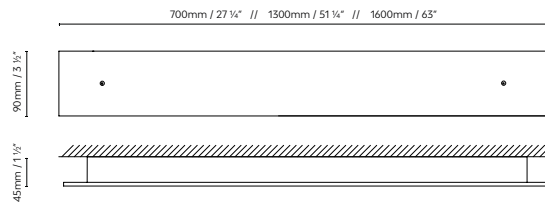

839460D	MARC C130 (1L) LED DIM GREY							640,12
839461D	MARC C130 (1L) LED DIM WHITE	LED 20,5W 3536lm 450mA 3000K	D	5,1	11,5 x 14,5 x 141 cm	Ø		640,12
839462D	MARC C130 (1L) LED DIM BLACK	CRI≥90 230V DIM PUSH DALI			VOL 0,024 m⁶			640,12
839463D	MARC C130 (1L) LED DIM OAK							947,64
839470	MARC C160 (1L) LED GREY							564,97
839471	MARC C160 (1L) LED WHITE	LED 25,4W 4420lm 450mA 3000K	D	7,2	10 x 14 x 181 cm	Ø		564,97
839472	MARC C160 (1L) LED BLACK	CRI≥90 230V			VOL 0,025 m⁶			564,97
839473	MARC C160 (1L) LED OAK							913,48
839470D	MARC C160 (1L) LED DIM GREY							710,78
839471D	MARC C160 (1L) LED DIM WHITE	LED 25,4W 4420lm 450mA 3000K	D	7,2	10 x 14 x 181 cm	Ø		710,78
839472D	MARC C160 (1L) LED DIM BLACK	CRI≥90 230V DIM PUSH DALI			VOL 0,025 m⁶			710,78
839473D	MARC C160 (1L) LED DIM OAK							1.059,29
CASAMBI on request / bajo pedido (MARC C LED DIM)								150,00

MARC W (1L - 2L)

			📏	⚠️	📦	Ø	€
839150	MARC W70 (1L) LED GREY						344,91
839151	MARC W70 (1L) LED WHITE	LED 10,2W 1768lm 450mA 3000K	D	2,5	10 x 14 x 83 cm	Ø	344,91
839152	MARC W70 (1L) LED BLACK	CRI≥90 110-230V			VOL 0,012 m⁵		344,91
839153	MARC W70 (1L) LED OAK						498,66
839150D	MARC W70 (1L) LED DIM GREY						493,55
839151D	MARC W70 (1L) LED DIM WHITE	LED 10,2W 1768lm 450mA 3000K	D	2,5	10 x 14 x 83 cm	Ø	493,55
839152D	MARC W70 (1L) LED DIM BLACK	CRI≥90 110-230V DIM PUSH DALI			VOL 0,012 m⁵		493,55
839153D	MARC W70 (1L) LED DIM OAK						647,31
839155	MARC W70 (2L) LED GREY						379,50
839156	MARC W70 (2L) LED WHITE	LED 2 x 10,2W 3536lm 450mA 3000K	D	2,5	10 x 14 x 83 cm	Ø	379,50
839157	MARC W70 (2L) LED BLACK	CRI≥90 230V			VOL 0,012 m⁵		379,50
839158	MARC W70 (2L) LED OAK						533,26
839155D	MARC W70 (2L) LED DIM GREY						534,40
839156D	MARC W70 (2L) LED DIM WHITE	LED 2 x 10,2W 3536lm 450mA 3000K	D	2,5	10 x 14 x 83 cm	Ø	534,40
839157D	MARC W70 (2L) LED DIM BLACK	CRI≥90 230V DIM PUSH DALI			VOL 0,012 m⁵		534,40
839158D	MARC W70 (2L) LED DIM OAK						688,16
839160	MARC W130 (1L) LED GREY						460,37
839161	MARC W130 (1L) LED WHITE	LED 20,5W 3536lm 450mA 3000K	D	3,8	11,5 x 14,5 x 141 cm	Ø	460,37
839162	MARC W130 (1L) LED BLACK	CRI≥90 230V			VOL 0,024 m⁶		460,37
839163	MARC W130 (1L) LED OAK						614,13
839160D	MARC W130 (1L) LED DIM GREY						606,14
839161D	MARC W130 (1L) LED DIM WHITE	LED 20,5W 3536lm 450mA 3000K	D	3,8	11,5 x 14,5 x 141 cm	Ø	606,14
839162D	MARC W130 (1L) LED DIM BLACK	CRI≥90 230V DIM PUSH DALI			VOL 0,024 m⁶		606,14
839163D	MARC W130 (1L) LED DIM OAK						759,90
839165	MARC W130 (2L) LED GREY						549,92
839166	MARC W130 (2L) LED WHITE	LED 2 x 20,5W 7072lm 450mA 3000K	D	3,8	11,5 x 14,5 x 141 cm	Ø	549,92
839167	MARC W130 (2L) LED BLACK	CRI≥90 230V			VOL 0,024 m⁶		549,92
839168	MARC W130 (2L) LED OAK						703,68
839165D	MARC W130 (2L) LED DIM GREY						701,79
839166D	MARC W130 (2L) LED DIM WHITE	LED 2 x 20,5W 7072lm 450mA 3000K	D	3,8	11,5 x 14,5 x 141 cm	Ø	701,79
839167D	MARC W130 (2L) LED DIM BLACK	CRI≥90 230V DIM PUSH DALI			VOL 0,024 m⁶		701,79
839168D	MARC W130 (2L) LED DIM OAK						855,55
839170	MARC W160 (1L) LED GREY						515,09
839171	MARC W160 (1L) LED WHITE	LED 25,4W 4420lm 450mA 3000K	D	4,4	10 x 14 x 181 cm	Ø	515,09
839172	MARC W160 (1L) LED BLACK	CRI≥90 230V			VOL 0,025 m⁶		515,09
839173	MARC W160 (1L) LED OAK						688,89
839170D	MARC W160 (1L) LED DIM GREY						660,89
839171D	MARC W160 (1L) LED DIM WHITE	LED 25,4W 4420lm 450mA 3000K	D	4,4	10 x 14 x 181 cm	Ø	660,89
839172D	MARC W160 (1L) LED DIM BLACK	CRI≥90 230V DIM PUSH DALI			VOL 0,025 m⁶		660,89
839173D	MARC W160 (1L) LED DIM OAK						834,69