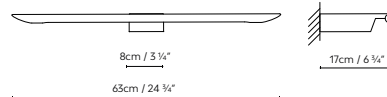

ELIANA W PICTURE

- White (matte) and Grey (matte).

							€
615111	ELIANA W2 LED WHITE	LED 7,35W 1000lm 350mA 3000K CRI≥90 110-230V	E	3,172	110 x 13,5 x 13,5 cm VOL 0,02 m³		389,84
615112	ELIANA W2 LED GREY						389,84
615121	ELIANA W PICTURE LED WHITE	LED 7,35W 1000lm 350mA 3000K CRI≥90 110-230V	E	1,096	68 x 19,5 x 7 cm VOL 0,01 m³		367,13
615122	ELIANA W PICTURE LED GREY						367,13