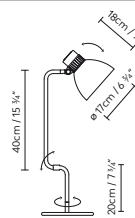

Blux System

BLUX SYSTEM T30

BLUX SYSTEM T40

Black (matte), Red (matte), Beige (matte), Brass (matte) / Black (matte) and Copper (matte) / Black (matte).

BLUX SYSTEM F
p. 30

BLUX SYSTEM C
p. 40

BLUX SYSTEM W
p. 45

							€
736010	BLUX SYSTEM T30 BLACK	LED 10W (E27) / Fluor. max. 11W (E27)	D/G	5,65	25 x 25 x 78 cm VOL 0,048 m³		381,37
736011	BLUX SYSTEM T30 RED					381,37	
736012	BLUX SYSTEM T30 BEIGE					381,37	
736013	BLUX SYSTEM T30 BRASS					409,48	
736014	BLUX SYSTEM T30 COPPER	409,48					
736020	BLUX SYSTEM T40 BLACK	LED 10W (E27) / Fluor. max. 11W (E27)	D/G	5,4	25 x 25 x 78 cm VOL 0,048 m³		361,97
736021	BLUX SYSTEM T40 RED					361,97	
736022	BLUX SYSTEM T40 BEIGE					361,97	
736023	BLUX SYSTEM T40 BRASS					390,08	
736024	BLUX SYSTEM T40 COPPER					390,08