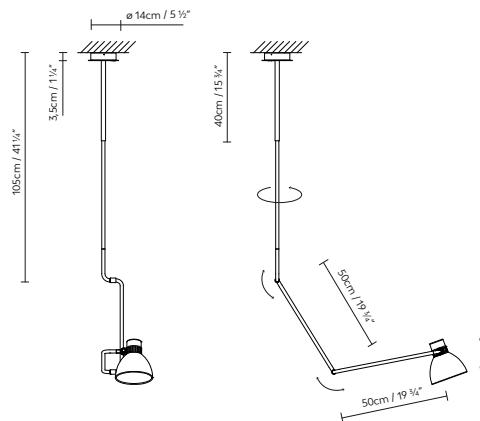

Blux System

BLUX SYSTEM C

SHADE: Black (matte), Red (matte), Beige (matte), Brass (matte) / Black (matte) and Copper (matte) / Black (matte).

BLUX SYSTEM F p. 30

BLUX SYSTEM T p. 35

BLUX SYSTEM W p. 45

736400	BLUX SYSTEM C BLACK								€
								540,90	
736401	BLUX SYSTEM C RED							540,90	
736402	BLUX SYSTEM C BEIGE								
		LED 10W (E27) / Fluo. max. 11W (E27)	D/G	4,48	25 x 25 x 140 cm VOL 0,087 m³			540,90	
736403	BLUX SYSTEM C BRASS							569,55	
736404	BLUX SYSTEM C COPPER							569,55