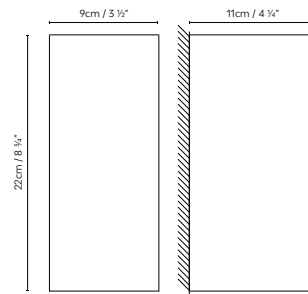

BLOK OUT W20

Silver (anodised),
Bronze and Corten.

							€
707400	BLOK OUT C SILVER	LED PAR16 5W (Gu10)	F	1,2	15 x 12 x 17 cm VOL 0,003 m³		254,68
707401	BLOK OUT C BRONZE						265,33
707402	BLOK OUT C CORTEN						265,33
707100	BLOK OUT W15 (1L) SILVER	LED PAR16 5W (Gu10)	F	1,3	13,5 x 12,5 x 26 cm VOL 0,004 m³		300,31
707101	BLOK OUT W15 (1L) BRONZE						305,64
707102	BLOK OUT W15 (1L) CORTEN						305,64
707110	BLOK OUT W15 (2L) SILVER	LED PAR16 2 x 5W (Gu10)	F	1,134	27 x 17 x 17 cm VOL 0,004 m³		317,68
707111	BLOK OUT W15 (2L) BRONZE						323,27
707112	BLOK OUT W15 (2L) CORTEN						323,27
707150	BLOK OUT W20 (1L) SILVER	LED PAR20 6W (Gu10)	F	1,9	35 x 19 x 15 cm VOL 0 m³		338,87
707151	BLOK OUT W20 (1L) BRONZE						344,37
707152	BLOK OUT W20 (1L) CORTEN						344,37
707160	BLOK OUT W20 (2L) SILVER	LED PAR20 2 x 6W (Gu10)	F	2,13	35 x 19 x 15 cm VOL 0 m³		355,91
707161	BLOK OUT W20 (2L) BRONZE						362,76
707162	BLOK OUT W20 (2L) CORTEN						362,76

CASAMBI on request / bajo pedido (BLOK OUT W20)

100,00