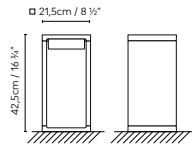

Frame

by Mario Ruiz

FRAME S