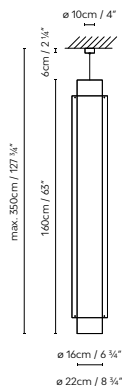

Scout

by Stone Desings

Beige (matte), Red (matte) and Grey (matte). RAL 9003 (matte), RAL 1012 (matte), RAL 7037 (matte), RAL 1034 (matte), RAL 6034 (matte), RAL 5024 (matte), RAL 4004 (matte), RAL 5017 (matte), RAL 5012 (matte), RAL 3015 (matte), RAL 7035 (matte) and RAL 7021 (matte).

See online color configurator

									€
726360	SCOUT S22 LED BEIGE								495,37
726361	SCOUT S22 LED RED	LED 16,6W 1350lm 2700K							495,37
726362	SCOUT S22 LED GREY	CRI≥90 230V DIM PHASE-CUT	F	2,4	22 x 22 x 52 cm				495,37
726363	SCOUT S22 LED+								495,37
726350	SCOUT S22 (E14) BEIGE								399,67
726351	SCOUT S22 (E14) RED	LED 2 x 6W (E14) / Fluo. 2 x max. 5W (E14)	F/G	2	22 x 22 x 52 cm				399,67
726352	SCOUT S22 (E14) GREY								399,67
726353	SCOUT S22 (E14)+								399,67
726310	SCOUT S40 LED BEIGE								698,43
726311	SCOUT S40 LED RED	LED 16,6W 1350lm 2700K							698,43
726312	SCOUT S40 LED GREY	CRI≥90 230V DIM PHASE-CUT	F	6,5	58 x 43 x 43 cm				698,43
726313	SCOUT S40 LED+								698,43
726300	SCOUT S40 (E27) BEIGE								621,43
726301	SCOUT S40 (E27) RED	LED 2 x max. 15W (E27) /Fluo. 2 x max. 23W (E27)	F/G	6,5	58 x 43 x 43 cm				621,43
726302	SCOUT S40 (E27) GREY								621,43
726303	SCOUT S40 (E27)+								621,43
CASAMBI on request / bajo pedido									100,00

Skin

by AIA Salazar-Navarro

SKIN S160

Steel and Bronze (satin).

									€
654312	SKIN S70 LED STEEL	LED 2 x 20,5W 7080lm 450mA 3000K							804,10
654316	SKIN S70 LED BRONZE	CRI≥90 230V	D	3	19 x 116,5 x 19,5 cm				804,10
654322	SKIN S100 LED STEEL	LED 2 x 30,5W 10650lm 450mA 3000K							867,95
654326	SKIN S100 LED BRONZE	CRI≥90 230V	D	3,5	27,5 x 111,5 x 28,5 + 19 x 116 x 17,5 cm				867,95
654332	SKIN S130 LED STEEL	LED 2 x 40,5W 14224lm 450mA 3000K							985,53
654336	SKIN S130 LED BRONZE	CRI≥90 230V	D	4,2	17 x 175 cm				985,53
654342	SKIN S160 LED STEEL	LED 2 x 51W 17760lm 450mA 3000K							1.220,72
654346	SKIN S160 LED BRONZE	CRI≥90 230V	D	4,5	17 x 175 cm				1.220,72