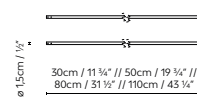

C_BALL SYSTEM C/W 90°H CURRENT SUPPLY

C_BALL SYSTEM C/W CURRENT SUPPLY

C_BALL SYSTEM C/W 90°V CURRENT SUPPLY

C_BALL SYSTEM LIGHT MODULE

C_BALL SYSTEM SUSPENSION CABLE

C_BALL SYSTEM LINEAR UNION JOIN

C_BALL SYSTEM LINEAR UNION 30/50/80/110