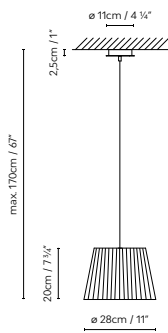

Roof

by David Abad

ROOF S130

ROOF S160

ROOF: Silver (satin), White (matte) and Black (matte).
Accessories: Casing: Aluminium (satin), White (matte), Natural Oak and Natural Walnut.

DIMMER

847310	ROOF LED S130 SILVER								695,25
847311	ROOF LED S130 WHITE	LED 17W 2046lm 24V 2700K	F	3,1	9,5 x 12,5 x 146 cm				695,25
847312	ROOF LED S130 BLACK	CRI≥90 230V			VOL 0,0173				695,25
847905	ROOF S130 ACCESSORY: CASING ALUMINIUM								111,30
847903	ROOF S130 ACCESSORY: CASING WHITE								111,30
847910	ROOF S130 ACCESSORY: CASING OAK			2	9,5 x 12 x 124 cm				207,71
847911	ROOF S130 ACCESSORY: CASING WALNUT				VOL 0,014 m³				207,71
847360	ROOF LED S160 SILVER								746,75
847361	ROOF LED S160 WHITE	LED 21,7W 2604lm 24V 2700K	F	3,7	10 x 12 x 178 cm				746,75
847362	ROOF LED S160 BLACK	CRI≥90 230V			VOL 0,0213 m³				746,75
847955	ROOF S160 ACCESSORY: CASING ALUMINIUM								132,36
847953	ROOF S160 ACCESSORY: CASING WHITE								132,36
847960	ROOF S160 ACCESSORY: CASING OAK			2	12 x 18 x 170 cm				229,04
847961	ROOF S160 ACCESSORY: CASING WALNUT				VOL 0,036 m³				229,04
CASAMBI on request / bajo pedido									150,00

Royal

by David Abad

ROYAL S28

ROYAL S45

ROYAL S OVERSIZE

ROYAL S OVERSIZE: Black and Beige.
ROYAL F p. 33
ROYAL T p. 39

704300	ROYAL S28 BLACK								280,29
704301	ROYAL S28 BEIGE	LED 12W (E27) / Fluo. max. 23W (E27)	D/G	1,5	31 x 31 x 32,5 cm				280,29
704310	ROYAL S45 BLACK								498,70
704311	ROYAL S45 BEIGE	LED 2 x 12W (E27) / Fluo. 2 x max. 23W (E27)	D/G	4,25	50 x 50 x 59 cm				498,70
704320	ROYAL S OVERSIZE BLACK								1156,74
704321	ROYAL S OVERSIZE BEIGE	LED 4 x 12W (E27) / Fluo. 4 x max. 23W (E27)	D/G	9,42	87 x 87 x 75 cm				1156,74
CASAMBI on request / bajo pedido									100,00