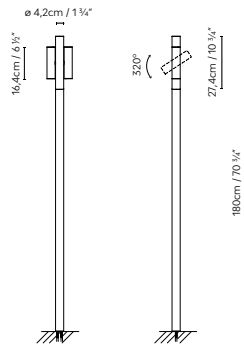

TUBE 180-2L