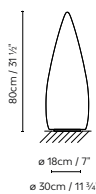

KANPAZAR 80A