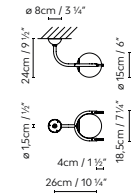

C_BALL SYSTEM C/W 90°H CURRENT SUPPLY

C_BALL SYSTEM C/W CURRENT SUPPLY

C_BALL SYSTEM C/W 90°V CURRENT SUPPLY

C_BALL SYSTEM LIGHT MODULE

C_BALL SYSTEM SUSPENSION CABLE

C_BALL SYSTEM LINEAR UNION JOIN

C_BALL SYSTEM LINEAR UNION 30/50/80/110