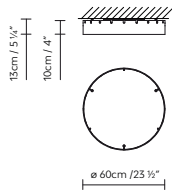

Castle

by Stone Designs

CASTLE C60