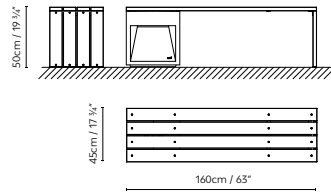

Lap Bench

by David Abad

LAP BENCH 45A / 45B

LAP BENCH 45-2A

Concrete grey (satin) and Rust.

722250	LAP BENCH 45A LED GREY								€ 1.269,11
722251	LAP BENCH 45A LED RUST	LED 2 x 6,5W 900lm 12V 3000K CRI≥90 230V		23,7	50 x 50 x 59 cm				1.269,11
722252	LAP BENCH 45B LED GREY				VOL 0,147 m ³				1.269,11
722253	LAP BENCH 45B LED RUST								1.269,11
722254	LAP BENCH 45-2A LED GREY	LED 2 x 6,5W 900lm 12V 3000K CRI≥90 230V		40	50 x 50 x 59				2.078,81
722255	LAP BENCH 45-2A LED RUST				+ 40 x 30 x 1600 cm				2.078,81
					VOL 2,067 m ³				