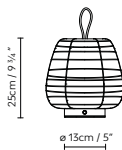

Misko Camp

by Stone Designs

MISKO CAMP

ø 25cm / 9 3/4"