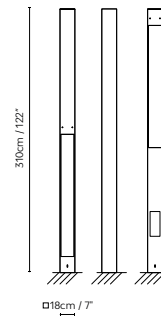

TOPA 320-2

Galvanised and Corten.

							€
678221	TOPA 100 LED GALVANISED	LED 32,1W 4480lm 700mA 3000K	E	40	120 x 25 x 25 cm VOL 0,075 m³		1.532,16
678231	TOPA 100 LED CORTEN	CRI≥90 110-230V					1.685,37
678910	TOPA 100: SET OF BOLT FIXTURES			2,12	34 x 29 x 8 cm VOL 0,007 m³		68,50
678211	TOPA 320-1 LED GALVANISED	LED 32,1W 4480lm 700mA 3000K	E	90	340 x 25 x 25 cm VOL 0,2125 m³		2.463,46
678241	TOPA 320-1 LED CORTEN	CRI≥90 110-230V					2.709,80
678920	TOPA 320-1: SET OF BOLT FIXTURES			2,12	34 x 29 x 8 cm VOL 0,007 m³		87,55
678201	TOPA 320-2 LED GALVANISED	LED 2 x 32,1W 8960lm 700mA 3000K	E	90	340 x 25 x 25 cm VOL 0,2125 m³		3.238,51
678251	TOPA 320-2 LED CORTEN	CRI≥90 110-230V					3.562,36
678920	TOPA 320-2: SET OF BOLT FIXTURES			2,12	34 x 29 x 8 cm VOL 0,007 m³		87,55

*Excluding delivery

Zenete

by Martínez
y Soler Arquitectos