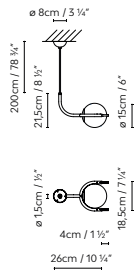

C_Ball System

by Stone Designs

C_BALL S CURRENT SUPPLY