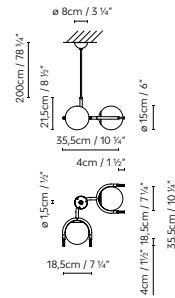

C_BALL SYSTEM S 90°H CURRENT SUPPLY