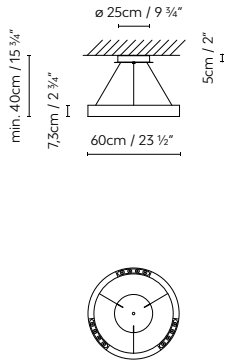

R2 S60 FLAT CANOPY /
R2 S60 FLAT CANOPY UP/DOWN