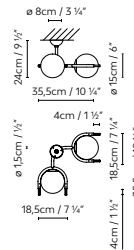

C_BALL SYSTEM C/W 90°H CURRENT SUPPLY