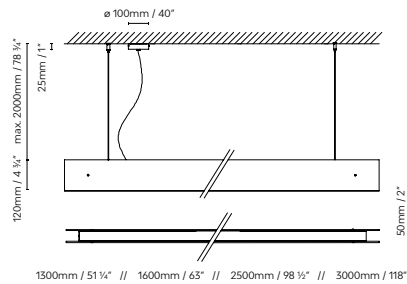

Marc Dos

by David Abad

MARC DOS S (1L - 2L)

Ⓛ Grey (matte), White (satin), Black (satin) and Oak.

Ⓛ DIMMER