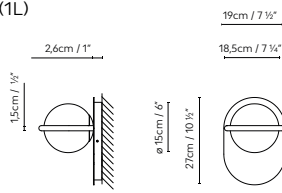

C_Ball

by Stone Designs

C_BALL W (1L)