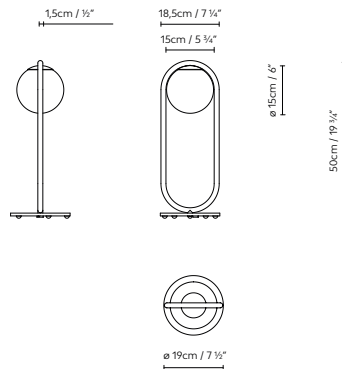

C_Ball

by Stone Designs

C_BALL T

Brass (satin) and Black (matte).

DIMMER

C_BALL S p. 16

C_BALL F p. 31

C_BALL W p. 47

C_BALL System
p. 51

							€
748010	C_BALL T BRASS	LED 6W (E14) DIM / Fluor. max. 12W (E14) DIM	F/G	4	70X23X23 cm VOL 0,03 m³		544,75
748015	C_BALL T BLACK						417,89