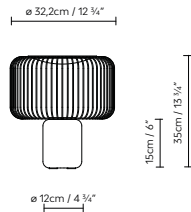

Keshi

by Werner Aisslinger

KESHI T30