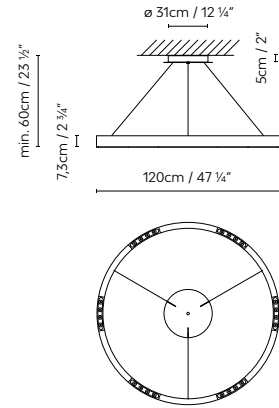

R2 S120 FLAT CANOPY /
R2 S120 FLAT CANOPY UP/DOWN

									€
743310F	R2 S60 FLAT CANOPY WHITE								1.515,31
743311F	R2 S60 FLAT CANOPY BRONZE							1.515,31	
743312F	R2 S60 FLAT CANOPY BLACK	LED 3 x 18W 7879lm 250mA 3000K CRI≥90 230V DIM PUSH/DALI	F	10	70 x 70 x 20 cm VOL 0,098 m³		Ø	1.515,31	
743313F	R2 S60 FLAT CANOPY OAK							1.849,94	
743314F	R2 S60 FLAT CANOPY WALNUT							1.849,94	
743320F	R2 S90 FLAT CANOPY WHITE							1.717,35	
743321F	R2 S90 FLAT CANOPY BRONZE							1.717,35	
743322F	R2 S90 FLAT CANOPY BLACK	LED 4 x 18W 9755lm 250mA 3000K CRI≥90 230V DIM PUSH/DALI	F	13	98 x 98 x 19 cm VOL 0,182 m³		Ø	1.717,35	
743323F	R2 S90 FLAT CANOPY OAK							2.178,25	
743324F	R2 S90 FLAT CANOPY WALNUT							2.178,25	
743330F	R2 S120 FLAT CANOPY WHITE							2.138,93	
743331F	R2 S120 FLAT CANOPY BRONZE							2.138,93	
743332F	R2 S120 FLAT CANOPY BLACK	LED 6 x 18W 15758lm 250mA 3000K CRI≥90 230V DIM PUSH/DALI	F	16	131 x 131 x 21 cm VOL 0,36 m³		Ø	2.138,93	
743333F	R2 S120 FLAT CANOPY OAK							2.710,67	
743334F	R2 S120 FLAT CANOPY WALNUT							2.710,67	
743310FI	R2 S60 FLAT CANOPY UP/DOWN WHITE							1.643,71	
743311FI	R2 S60 FLAT CANOPY UP/DOWN BRONZE	DOWN: LED 3 x 18W 7879lm 250mA 3000K CRI≥90 230V DIM PUSH/DALI						1.643,71	
743312FI	R2 S60 FLAT CANOPY UP/DOWN BLACK	UP: LED 3 x 4,5W 1638lm 250mA 3000K CRI≥90 230V DIM PUSH/DALI	F	10	70 x 70 x 20 cm VOL 0,098 m³		Ø	1.643,71	
743313FI	R2 S60 FLAT CANOPY UP/DOWN OAK							1.978,34	
743314FI	R2 S60 FLAT CANOPY UP/DOWN WALNUT							1.978,34	
743320FI	R2 S90 FLAT CANOPY UP/DOWN WHITE							1.877,85	
743321FI	R2 S90 FLAT CANOPY UP/DOWN BRONZE	DOWN: LED 4 x 18W 9755lm 250mA 3000K CRI≥90 230V DIM PUSH/DALI						1.877,85	
743322FI	R2 S90 FLAT CANOPY UP/DOWN BLACK	UP: LED 4 x 4,5W 2184lm 250mA 3000K CRI≥90 230V DIM PUSH/DALI	F	13	98 x 98 x 19 cm VOL 0,182 m³		Ø	1.877,85	
743323FI	R2 S90 FLAT CANOPY UP/DOWN OAK							2.338,75	
743324FI	R2 S90 FLAT CANOPY UP/DOWN WALNUT							2.338,75	
743330FI	R2 S120 FLAT CANOPY UP/DOWN WHITE							2.347,58	
743331FI	R2 S120 FLAT CANOPY UP/DOWN BRONZE	DOWN: LED 6 x 18W 15758lm 250mA 3000K CRI≥90 230V DIM PUSH/DALI						2.347,58	
743332FI	R2 S120 FLAT CANOPY UP/DOWN BLACK	UP: LED 6 x 4,5W 3276lm 250mA 3000K CRI≥90 230V DIM PUSH/DALI	F	16	131 x 131 x 21 cm VOL 0,36 m³		Ø	2.347,58	
743333FI	R2 S120 FLAT CANOPY UP/DOWN OAK							2.919,32	
743334FI	R2 S120 FLAT CANOPY UP/DOWN WALNUT							2.919,32	
CASAMBI on request / bajo pedido									150,00