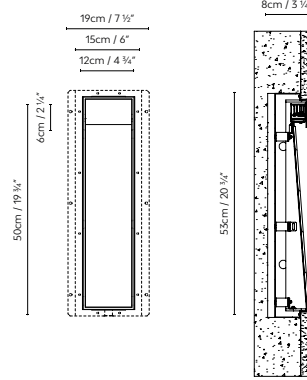

ZEN WR

Corten steel / wood and Stainless steel 316L / Black Markina marble.

							€
746250	ZEN CORTEN-WOOD	LED 4,5W 546lm 250mA 3000K CRI≥90 230V	F	8	66,5 x 15,5 x 15,5 cm VOL 0,016 m³		543,55
746251	ZEN INOX-MARBLE	LED 4,5W 546lm 250mA 3000K CRI≥90 230V	F	8	66,5 x 15,5 x 15,5 cm VOL 0,016 m³		944,08
746150	ZEN WR CORTEN-WOOD	LED 4,5W 546lm 250mA 3000K CRI≥90 230V	F	8	66,5 x 15,5 x 15,5 cm VOL 0,016 m³		651,48
746151	ZEN WR INOX-MARBLE	LED 4,5W 546lm 250mA 3000K CRI≥90 230V	F	8	66,5 x 15,5 x 15,5 cm VOL 0,016 m³		991,38