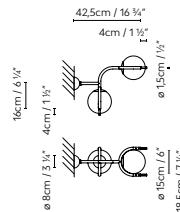

C_BALL SYSTEM C/W 90°V CURRENT SUPPLY