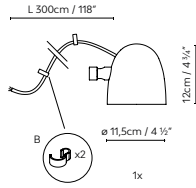

Speers Outdoor

by David Abad

SPEERS OUTDOOR LIGHT SOURCE