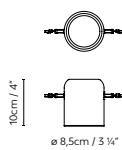

KUPETZ DIFFUSER