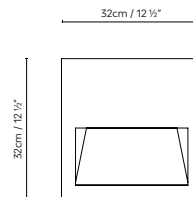

LAP WR30

Corten steel and Stainless steel 316L.

710100	LAP WR20 LED CORTEN	LED 2 x 4,5W 1092lm 250mA 3000K CRI≥90 230V	F	6	14 x 35 x 35 cm				€ 576,19
710101	LAP WR20 LED INOX				VOL 0,017 m³				621,65
710130	LAP WR30 LED CORTEN	LED 2 x 4,5W 1092lm 250mA 3000K CRI≥90 230V	F	7,3	17,5 x 41 x 42 cm				720,74
710131	LAP WR30 LED INOX				VOL 0,03 m³				781,90