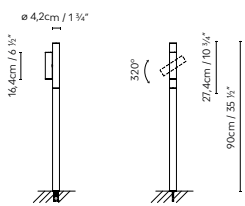

SPIKE

Kakhi (satin) and Corten.

TUBE 90-1L