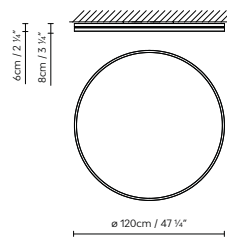

Lite Hole

by David Abad

LITE HOLE C/W 60

LITE HOLE C/W 90

LITE HOLE C/W 120

White (matte), Black (matte), Gold and Copper.

DIMMER

LITE HOLE S p. 20