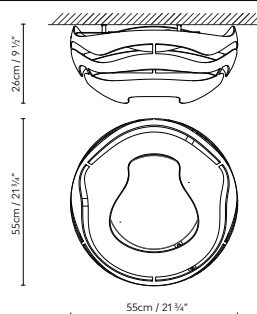

TREE SERIES C50

- White (matte) / white (matte), Black (matte) / black (matte), White (matte) / gold (matte) and Black (matte) / gold (matte).
- **DIMMER**
- **TREE SERIES S**
  p. 29

701452	TREE SERIES C50 LED WHITE-WHITE								917,19
701453	TREE SERIES C50 LED BLACK-BLACK	LED 19,5W 2350lm 700mA 3000K CRI≥90 230V DIM PUSH / 1-10V	E	9,7	55 x 55 x 25 cm VOL 0,22 m³			917,19	
701454	TREE SERIES C50 LED WHITE-GOLD							1.026,24	
701455	TREE SERIES C50 LED BLACK-GOLD							1.026,24	
CASAMBI on request / bajo pedido									150,00