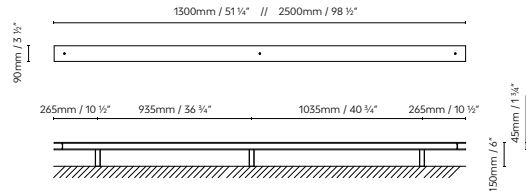

Architectural
lighting

839175	MARC W160 (2L) LED GREY							664,15
839176	MARC W160 (2L) LED WHITE	LED 2 x 25,4W 8840lm 450mA 3000K	D	4,4	10 x 14 x 181 cm	Ø		664,15
839177	MARC W160 (2L) LED BLACK	CRI≥90 230V			VOL 0,025 m⁶			664,15
839178	MARC W160 (2L) LED OAK							837,95
839175D	MARC W160 (2L) LED DIM GREY							816,06
839176D	MARC W160 (2L) LED DIM WHITE	LED 2 x 25,4W 8840lm 450mA 3000K	D	4,4	10 x 14 x 181 cm	Ø		816,06
839177D	MARC W160 (2L) LED DIM BLACK	CRI≥90 230V DIM PUSH DALI			VOL 0,025 m⁶			816,06
839178D	MARC W160 (2L) LED DIM OAK							989,86
CASAMBI on request / bajo pedido (MARC W LED DIM)								150,00

MARC ARM (1L - 2L)

								€
839560	MARC ARM130 (1L) LED GREY							611,35
839561	MARC ARM130 (1L) LED WHITE	LED 20,5W 3536lm 450mA 3000K	D	5,1	11,5 x 14,5 x 141 cm	Ø		611,35
839562	MARC ARM130 (1L) LED BLACK	CRI≥90 230V			VOL 0,024 m³			611,35
839563	MARC ARM130 (1L) LED OAK							918,86
839560D	MARC ARM130 (1L) LED DIM GREY							769,40
839561D	MARC ARM130 (1L) LED DIM WHITE	LED 20,5W 3536lm 450mA 3000K	D	5,1	11,5 x 14,5 x 141 cm	Ø		769,40
839562D	MARC ARM130 (1L) LED DIM BLACK	CRI≥90 230V DIM PUSH DALI			VOL 0,024 m⁷			769,40
839563D	MARC ARM130 (1L) LED DIM OAK							1.076,91
839565	MARC ARM130 (2L) LED GREY							698,10
839566	MARC ARM130 (2L) LED WHITE	LED 2 x 20,5W 7072lm 450mA 3000K	D	5,1	11,5 x 14,5 x 141 cm	Ø		698,10
839567	MARC ARM130 (2L) LED BLACK	CRI≥90 230V			VOL 0,024 m¹¹			698,10
839568	MARC ARM130 (2L) LED OAK							1.005,62
839565D	MARC ARM130 (2L) LED DIM GREY							861,71
839566D	MARC ARM130 (2L) LED DIM WHITE	LED 2 x 20,5W 7072lm 450mA 3000K	D	5,1	11,5 x 14,5 x 141 cm	Ø		861,71
839567D	MARC ARM130 (2L) LED DIM BLACK	CRI≥90 230V DIM PUSH DALI			VOL 0,024 m¹⁵			861,71
839568D	MARC ARM130 (2L) LED DIM OAK							1.169,22
839580	MARC ARM250 (1L) LED GREY							1.286,85
839581	MARC ARM250 (1L) LED WHITE	LED 43,2W 7514lm 450mA 3000K	D	10	15 x 15 x 280 cm	Ø		1.286,85
839582	MARC ARM250 (1L) LED BLACK	CRI≥90 230V			VOL 0,063 m³			1.286,85
839583	MARC ARM250 (1L) LED OAK							1.490,35
839580D	MARC ARM250 (1L) LED DIM GREY							1.551,42
839581D	MARC ARM250 (1L) LED DIM WHITE	LED 43,2W 7514lm 450mA 3000K	D	10	15 x 15 x 280 cm	Ø		1.551,42
839582D	MARC ARM250 (1L) LED DIM BLACK	CRI≥90 230V DIM PUSH DALI			VOL 0,063 m⁷			1.551,42
839583D	MARC ARM250 (1L) LED DIM OAK							1.754,92
839585	MARC ARM250 (2L) LED GREY							1.475,06
839586	MARC ARM250 (2L) LED WHITE	LED 2 x 43,2W 15028lm 450mA 3000K	D	10	15 x 15 x 280 cm	Ø		1.475,06
839587	MARC ARM250 (2L) LED BLACK	CRI≥90 230V			VOL 0,063 m¹¹			1.475,06
839588	MARC ARM250 (2L) LED OAK							1.678,56
839585D	MARC ARM250 (2L) LED DIM GREY							1.884,29
839586D	MARC ARM250 (2L) LED DIM WHITE	LED 2 x 43,2W 15028lm 450mA 3000K	D	10	15 x 15 x 280 cm	Ø		1.884,29
839587D	MARC ARM250 (2L) LED DIM BLACK	CRI≥90 230V DIM PUSH DALI			VOL 0,063 m¹⁵			1.884,29
839588D	MARC ARM250 (2L) LED DIM OAK							2.087,79
CASAMBI on request / bajo pedido (Marc Arm LED DIM)								150,00