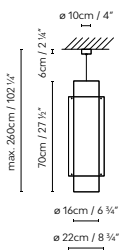

Scout

by Stone Desings

Beige (matte), Red (matte) and Grey (matte). RAL 9003 (matte), RAL 1012 (matte), RAL 7037 (matte), RAL 1034 (matte), RAL 6034 (matte), RAL 5024 (matte), RAL 4004 (matte), RAL 5017 (matte), RAL 5012 (matte), RAL 3015 (matte), RAL 7035 (matte) and RAL 7021 (matte).

See online color configurator

									€
726360	SCOUT S22 LED BEIGE								495,37
726361	SCOUT S22 LED RED	LED 16,6W 1350lm 2700K							495,37
726362	SCOUT S22 LED GREY	CRI≥90 230V DIM PHASE-CUT	F	2,4	22 x 22 x 52 cm				495,37
726363	SCOUT S22 LED+								495,37
726350	SCOUT S22 (E14) BEIGE								399,67
726351	SCOUT S22 (E14) RED	LED 2 x 6W (E14) / Fluo. 2 x max. 5W (E14)	F/G	2	22 x 22 x 52 cm				399,67
726352	SCOUT S22 (E14) GREY								399,67
726353	SCOUT S22 (E14)+								399,67
726310	SCOUT S40 LED BEIGE								698,43
726311	SCOUT S40 LED RED	LED 16,6W 1350lm 2700K							698,43
726312	SCOUT S40 LED GREY	CRI≥90 230V DIM PHASE-CUT	F	6,5	58 x 43 x 43 cm				698,43
726313	SCOUT S40 LED+								698,43
726300	SCOUT S40 (E27) BEIGE								621,43
726301	SCOUT S40 (E27) RED	LED 2 x max. 15W (E27) /Fluo. 2 x max. 23W (E27)	F/G	6,5	58 x 43 x 43 cm				621,43
726302	SCOUT S40 (E27) GREY								621,43
726303	SCOUT S40 (E27)+								621,43
CASAMBI on request / bajo pedido									100,00

Skin

by AIA Salazar-Navarro

SKIN S70

Steel and Bronze (satin).

									€
654312	SKIN S70 LED STEEL	LED 2 x 20,5W 7080lm 450mA 3000K							804,10
654316	SKIN S70 LED BRONZE	CRI≥90 230V	D	3	19 x 116,5 x 19,5 cm				804,10
654322	SKIN S100 LED STEEL	LED 2 x 30,5W 10650lm 450mA 3000K							867,95
654326	SKIN S100 LED BRONZE	CRI≥90 230V	D	3,5	27,5 x 111,5 x 28,5 + 19 x 116 x 17,5 cm				867,95
654332	SKIN S130 LED STEEL	LED 2 x 40,5W 14224lm 450mA 3000K							985,53
654336	SKIN S130 LED BRONZE	CRI≥90 230V	D	4,2	17 x 175 cm				985,53
654342	SKIN S160 LED STEEL	LED 2 x 51W 17760lm 450mA 3000K							1.220,72
654346	SKIN S160 LED BRONZE	CRI≥90 230V	D	4,5	17 x 175 cm				1.220,72