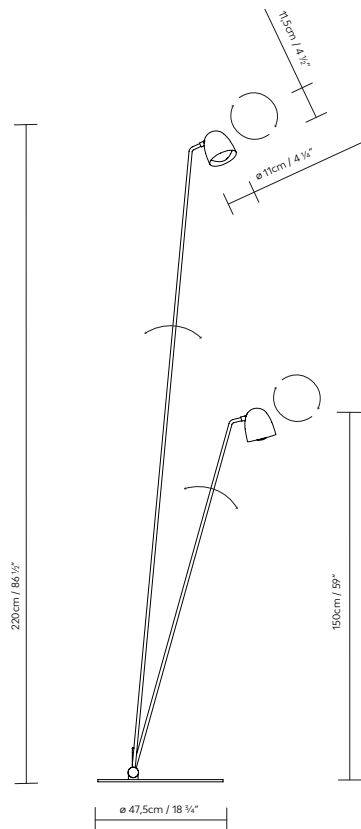

Speers

by David Abad

SPEERS F

White (matte) / brass (satin) and Black (matte) / copper (satin).

SPEERS S p. 27

SPEERS W p. 49

							€
729206	SPEERS F WHITE-BRASS	LED 2 x 7W 1080lm 2700K CRI≥90 230V	G	20	230 x 25 x 25 + 50 x 50 x 16 cm VOL 0,183 m³		1.393,11
729202	SPEERS F BLACK-COPPER						1.393,11
CASAMBI on request / bajo pedido							150,00