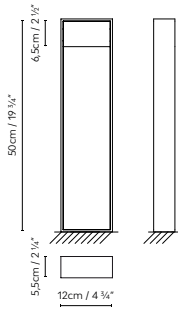

Zen

by Martínez y Soler Arquitectos

ZEN