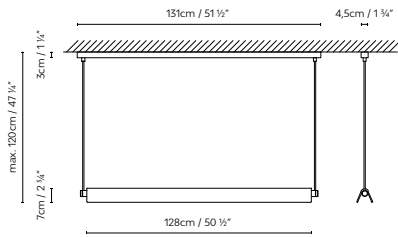

Roof

by David Abad

ROOF S130