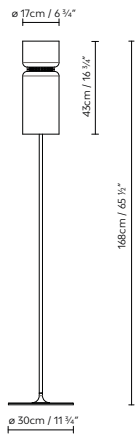

Aspen

by Werner Aisslinger

ASPEN F17