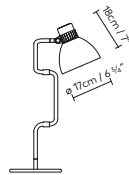

Blux System

BLUX SYSTEM T30

BLUX SYSTEM T40

Black (matte), Red (matte), Beige (matte), Brass (matte) / Black (matte) and Copper (matte) / Black (matte).

BLUX SYSTEM F
p. 30

BLUX SYSTEM C
p. 40

BLUX SYSTEM W
p. 45

							€
736010	BLUX SYSTEM T30 BLACK	LED 10W (E27) / Fluor. max. 11W (E27)	D/G	5,65	25 x 25 x 78 cm VOL 0,048 m³		381,37
736011	BLUX SYSTEM T30 RED					381,37	
736012	BLUX SYSTEM T30 BEIGE					381,37	
736013	BLUX SYSTEM T30 BRASS					409,48	
736014	BLUX SYSTEM T30 COPPER	409,48					
736020	BLUX SYSTEM T40 BLACK	LED 10W (E27) / Fluor. max. 11W (E27)	D/G	5,4	25 x 25 x 78 cm VOL 0,048 m³		361,97
736021	BLUX SYSTEM T40 RED					361,97	
736022	BLUX SYSTEM T40 BEIGE					361,97	
736023	BLUX SYSTEM T40 BRASS					390,08	
736024	BLUX SYSTEM T40 COPPER					390,08