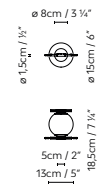

C_BALL SYSTEM C/W 90°H CURRENT SUPPLY

C_BALL SYSTEM C/W CURRENT SUPPLY

C_BALL SYSTEM C/W 90°V CURRENT SUPPLY

C_BALL SYSTEM LIGHT MODULE

C_BALL SYSTEM SUSPENSION CABLE

C_BALL SYSTEM LINEAR UNION JOIN

C_BALL SYSTEM LINEAR UNION 30/50/80/110