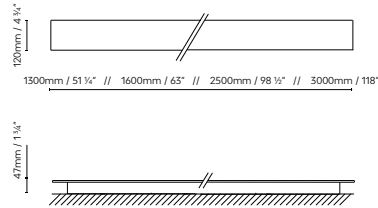

MARC DOS W (1L - 2L)

841160	MARC DOS W130 (1L) LED GREY								510,85
841161	MARC DOS W130 (1L) LED WHITE	LED 20,5W 3536lm 450mA 3000K	D	6	160 x 15 x 15 cm			510,85	
841162	MARC DOS W130 (1L) LED BLACK	CRI≥90 230V			VOL 0,036			510,85	
841163	MARC DOS W130 (1L) LED OAK							663,69	
841160D	MARC DOS W130 (1L) LED DIM GREY							656,66	
841161D	MARC DOS W130 (1L) LED DIM WHITE	LED 20,5W 3536lm 450mA 3000K	D	6	160 x 15 x 15 cm			656,66	
841162D	MARC DOS W130 (1L) LED DIM BLACK	CRI≥90 230V DIM PUSH DALI			VOL 0,036			656,66	
841163D	MARC DOS W130 (1L) LED DIM OAK							809,49	
841165	MARC DOS W130 (2L) LED GREY							618,78	
841166	MARC DOS W130 (2L) LED WHITE	LED 2 x 20,5W 7072lm 450mA 3000K	D	6	160 x 15 x 15 cm			618,78	
841167	MARC DOS W130 (2L) LED BLACK	CRI≥90 230V			VOL 0,036			618,78	
841168	MARC DOS W130 (2L) LED OAK							771,62	
841165D	MARC DOS W130 (2L) LED DIM GREY							770,72	
841166D	MARC DOS W130 (2L) LED DIM WHITE	LED 2 x 20,5W 7072lm 450mA 3000K	D	6	160 x 15 x 15 cm			770,72	
841167D	MARC DOS W130 (2L) LED DIM BLACK	CRI≥90 230V DIM PUSH DALI			VOL 0,036			770,72	
841168D	MARC DOS W130 (2L) LED DIM OAK							923,55	
841170	MARC DOS W160 (1L) LED GREY							653,42	
841171	MARC DOS W160 (1L) LED WHITE	LED 25,4W 4420lm 450mA 3000K	D	7	190 x 15 x 15 cm			653,42	
841172	MARC DOS W160 (1L) LED BLACK	CRI≥90 230V			VOL 0,0427			653,42	
841173	MARC DOS W160 (1L) LED OAK							831,09	
841170D	MARC DOS W160 (1L) LED DIM GREY							798,30	
841171D	MARC DOS W160 (1L) LED DIM WHITE	LED 25,4W 4420lm 450mA 3000K	D	7	190 x 15 x 15 cm			798,30	
841172D	MARC DOS W160 (1L) LED DIM BLACK	CRI≥90 230V DIM PUSH DALI			VOL 0,0427			798,30	
841173D	MARC DOS W160 (1L) LED DIM OAK							975,98	
841175	MARC DOS W160 (2L) LED GREY							757,78	
841176	MARC DOS W160 (2L) LED WHITE	LED 2 x 25,4W 8840lm 450mA 3000K	D	7	190 x 15 x 15 cm			757,78	
841177	MARC DOS W160 (2L) LED BLACK	CRI≥90 230V DIM PUSH DALI			VOL 0,0427 m³			757,78	
841178	MARC DOS W160 (2L) LED OAK							935,45	
841175D	MARC DOS W160 (2L) LED DIM GREY							909,71	
841176D	MARC DOS W160 (2L) LED DIM WHITE	LED 2 x 25,4W 8840lm 450mA 3000K	D	7	190 x 15 x 15 cm			909,71	
841177D	MARC DOS W160 (2L) LED DIM BLACK	CRI≥90 230V DIM PUSH DALI			VOL 0,0427 m³			909,71	
841178D	MARC DOS W160 (2L) LED DIM OAK							1.087,38	
841150	MARC DOS W250 (1L) LED GREY							1.351,77	
841151	MARC DOS W250 (1L) LED WHITE	LED 43,2W 7514lm 450mA 3000K	D	11	280 x 15 X 15 cm			1.351,77	
841152	MARC DOS W250 (1L) LED BLACK	CRI≥90 230V			VOL 0,063 m³			1.351,77	
841153	MARC DOS W250 (1L) LED OAK							1.499,81	
841150D	MARC DOS W250 (1L) LED DIM GREY							1.579,02	
841151D	MARC DOS W250 (1L) LED DIM WHITE	LED 43,2W 7514lm 450mA 3000K	D	11	280 x 15 X 15 cm			1.579,02	
841152D	MARC DOS W250 (1L) LED DIM BLACK	CRI≥90 230V DIM PUSH DALI			VOL 0,063 m³			1.579,02	
841153D	MARC DOS W250 (1L) LED DIM OAK							1.727,07	
841155	MARC DOS W250 (2L) LED GREY							1.517,45	
841156	MARC DOS W250 (2L) LED WHITE	LED 2 x 43,2W 15028lm 450mA 3000K	D	11	280 x 15 X 15 cm			1.517,45	
841157	MARC DOS W250 (2L) LED BLACK	CRI≥90 230V			VOL 0,063 m³			1.517,45	
841158	MARC DOS W250 (2L) LED OAK							1.667,63	
841155D	MARC DOS W250 (2L) LED DIM GREY							1.851,71	
841156D	MARC DOS W250 (2L) LED DIM WHITE	LED 2 x 43,2W 15028lm 450mA 3000K	D	11	280 x 15 X 15 cm			1.851,71	
841157D	MARC DOS W250 (2L) LED DIM BLACK	CRI≥90 230V DIM PUSH DALI			VOL 0,063 m³			1.851,71	
841158D	MARC DOS W250 (2L) LED DIM OAK							2.001,91