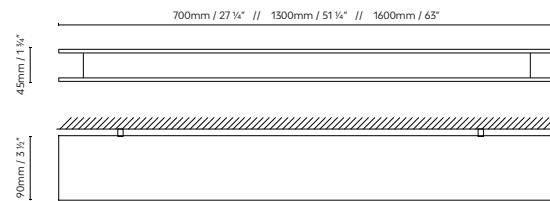

MARC C

									€
839450	MARC C70 (1L) LED GREY								378,60
839451	MARC C70 (1L) LED WHITE	LED 10,2W 1768lm 450mA 3000K	D	3,3	10 x 14 x 83 cm			378,60	
839452	MARC C70 (1L) LED BLACK	CRI≥90 110-230V			VOL 0,012 m⁵			378,60	
839453	MARC C70 (1L) LED OAK							662,87	
839450D	MARC C70 (1L) LED DIM GREY							527,23	
839451D	MARC C70 (1L) LED DIM WHITE	LED 10,2W 1768lm 450mA 3000K	D	3,3	10 x 14 x 83 cm			527,23	
839452D	MARC C70 (1L) LED DIM BLACK	CRI≥90 110-230V DIM PUSH DALI			VOL 0,012 m⁵			527,23	
839453D	MARC C70 (1L) LED DIM OAK							811,50	
839460	MARC C130 (1L) LED GREY							494,32	
839461	MARC C130 (1L) LED WHITE	LED 20,5W 3536lm 450mA 3000K	D	5,1	11,5 x 14,5 x 141 cm			494,32	
839462	MARC C130 (1L) LED BLACK	CRI≥90 230V			VOL 0,024 m⁶			494,32	
839463	MARC C130 (1L) LED OAK							801,83