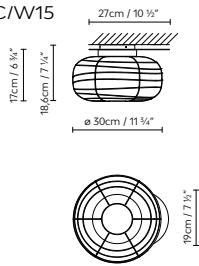

Misko

by Stone Designs

MISKO C/W15