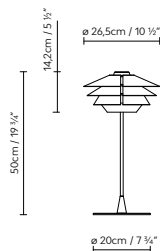

Overlay

by e27, Tim Brauns

OVERLAY T25