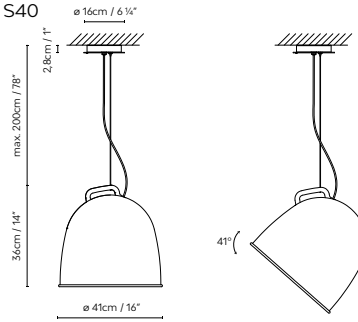

SCOUT S40

Beige (matte), Red (matte) and Grey (matte). RAL 9003 (matte), RAL 1012 (matte), RAL 7037 (matte), RAL 1034 (matte), RAL 6034 (matte), RAL 5024 (matte), RAL 4004 (matte), RAL 5017 (matte), RAL 5012 (matte), RAL 3015 (matte), RAL 7035 (matte) and RAL 7021 (matte).

See online color configurator

									€
726360	SCOUT S22 LED BEIGE								495,37
726361	SCOUT S22 LED RED	LED 16,6W 1350lm 2700K							495,37
726362	SCOUT S22 LED GREY	CRI≥90 230V DIM PHASE-CUT	F	2,4	22 x 22 x 52 cm				495,37
726363	SCOUT S22 LED+								495,37
726350	SCOUT S22 (E14) BEIGE								399,67
726351	SCOUT S22 (E14) RED	LED 2 x 6W (E14) / Fluo. 2 x max. 5W (E14)	F/G	2	22 x 22 x 52 cm				399,67
726352	SCOUT S22 (E14) GREY								399,67
726353	SCOUT S22 (E14)+								399,67
726310	SCOUT S40 LED BEIGE								698,43
726311	SCOUT S40 LED RED	LED 16,6W 1350lm 2700K							698,43
726312	SCOUT S40 LED GREY	CRI≥90 230V DIM PHASE-CUT	F	6,5	58 x 43 x 43 cm				698,43
726313	SCOUT S40 LED+								698,43
726300	SCOUT S40 (E27) BEIGE								621,43
726301	SCOUT S40 (E27) RED	LED 2 x max. 15W (E27) /Fluo. 2 x max. 23W (E27)	F/G	6,5	58 x 43 x 43 cm				621,43
726302	SCOUT S40 (E27) GREY								621,43
726303	SCOUT S40 (E27)+								621,43
CASAMBI on request / bajo pedido									100,00

Skin

by AIA Salazar-Navarro